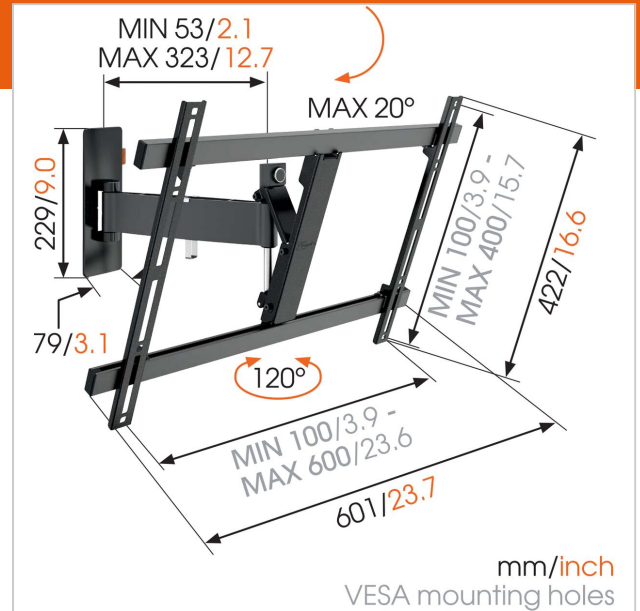

WALL 2325 Full-Motion TV Wall Mount (black)

Article number (SKU)
Colour

8352080
Black

Key Benefits

- Easily level your TV even after installation
- Guide your cables
- Simply Smart Value: Great comfort for an affordable price
- Smoothly turn your TV up to 120°
- Tilt (up to 20°) to avoid reflections

For large TVs up to 65 inch (165 cm)

The WALL 2325 TV wall mount is suitable for 40 to 65 inch (101 to 165 cm) TVs. It provides safe and secure mounting for TVs up to 30 kg (66 lbs). Get the perfect viewing angle. Place a TV in a handy spot on the wall or in a corner of your bedroom, dining room or a kid's room with the WALL 2325 TV wall mount. Easily swing your TV away from the wall and tilt it up or down for the perfect view.

The WALL series: simply smart value

Vogel's designers drew upon over 40 years of highly durable Dutch design for the audiovisual market when they developed the clean and modern brackets of the WALL series. This resulted in affordable, smart wall brackets backed by a lifetime guarantee. Simply smart value. Want a great angle from any position? Need a perfect viewing angle, no matter where you are in the room? Take a look at our full-motion TV wall brackets, which turn up to 180°.