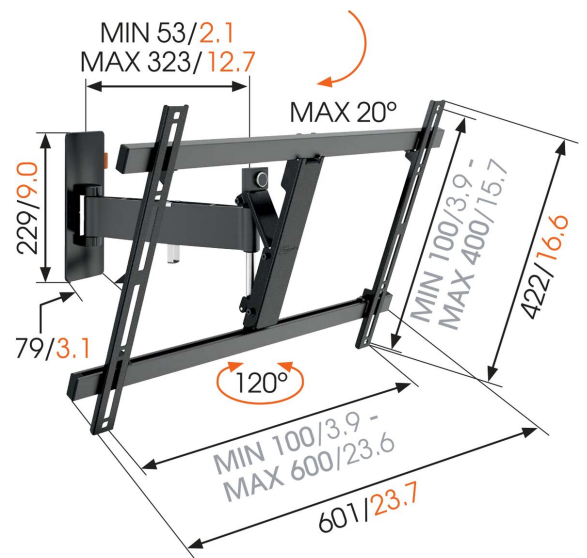

WALL 2325 Full-Motion TV Wall Mount (black)

For large TVs up to 65 inch (165 cm)

The WALL 2325 TV wall mount is suitable for 40 to 65 inch (101 to 165 cm) TVs. It provides safe and secure mounting for TVs up to 30 kg (66 lbs). Get the perfect viewing angle. Place a TV in a handy spot on the wall or in a corner of your bedroom, dining room or a kid's room with the WALL 2325 TV wall mount. Easily swing your TV away from the wall and tilt it up or down for the perfect view.

mm/inch
VESA mounting holes

WALL 2325 Full-Motion TV Wall Mount (black)

Specifications

Article number (SKU)	8352080
Colour	Black
EAN single box	8712285324468
Product size	L
Tilt	Tilt up to 20°
Turn	Motion (up to 120°)
Guarantee	Lifetime
Min. screen size (inch)	40
Max. screen size (inch)	65
Min. hole pattern	100mm x 100mm
Max. hole pattern	600mm x 400mm
Max. bolt size	M8
Max. height of interface (mm)	422
Max. width of interface (mm)	601
Certifications	TÜV
Max. distance to the wall (mm / inch)	320 / 12.60
Min. distance to the wall (mm / inch)	55 / 2.17
Universal or fixed hole pattern	Universal