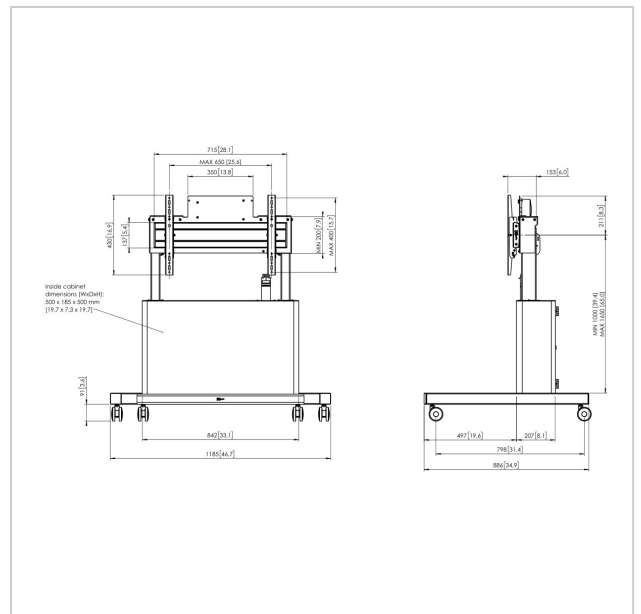

TE1164 Motorized trolley

Article number (SKU)
Colour

7911644
Silver

Key Benefits

- Easy install
- Adjustable in height up to 65 cm

Motorized trolley kit TE1164

Display size: Fitment: 600x400 Max load: 160 kg / 353 lbs Kit consists of: • 1x PFT 7111 Display trolley motorized with cabinet • 1x PFB 3407 Display interface bar • 1x PFS 3204 Bandes interface écran

TE1164 Motorized trolley

VOGEL'S HOLDING BV 2019 (c) All rights reserved.
 Subject to printing errors, technical and price amendments.
 Date:2020-08-26

www.vogels.com

Specifications

Product type number	TE1164
Article number (SKU)	7911644
Colour	Silver
EAN single box	8712285339721
Height	1861
Width	1185
Depth	886
TÜV certified	Yes
Guarantee	5 years
Min. screen size (inch)	42
Max. screen size (inch)	86
Max. weight load (kg)	160
Certifications	CE
Max. distance to floor - center display (mm)	1650
Max. horizontal hole pattern (mm)	600
Max. vertical hole pattern (mm)	400
Min. distance to floor - center display (mm)	1000
Min. horizontal hole pattern (mm)	100
Min. vertical hole pattern (mm)	100
Motorized	True
Remote controlled	Yes
Travel	650