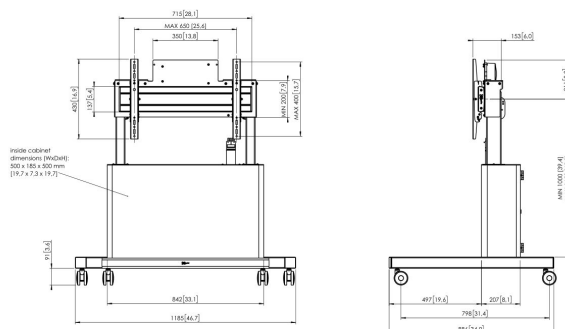

TE1164 Motorized Display Trolley with cabinet

Motorized trolley kit TE1164

Display size: Fitment: 600x400 Max load: 160 kg / 353 lbs

Kit consists of: • 1x PFT 7111 Display trolley motorized with cabinet • 1x PFB 3407 Display interface bar • 1x PFS 3204 Bandes interface écran

TE1164 Motorized Display Trolley with cabinet

Specifications

Article number (SKU)	7911644
Colour	Silver
EAN single box	8712285339721
Height	1861
Width	1185
Depth	886
TÜV certified	Yes
Guarantee	5 years
Min. screen size (inch)	42
Max. screen size (inch)	86
Max. weight load (kg/Lbs)	160 / 352.74
Certifications	CE
Max. distance to floor - center display (mm)	1650
Max. horizontal hole pattern (mm)	600
Max. vertical hole pattern (mm)	400
Min. distance to floor - center display (mm)	1000
Min. horizontal hole pattern (mm)	100
Min. vertical hole pattern (mm)	100
Motorized	Yes
Remote controlled	Yes
Height adjustment (mm)	650