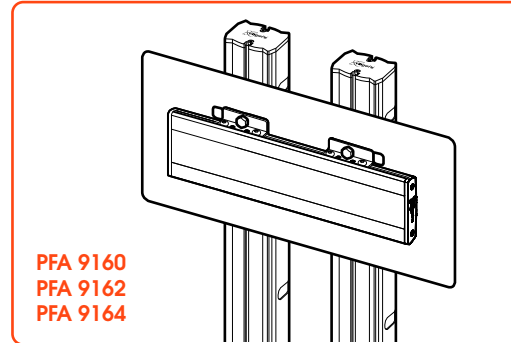

PFA 9120
PFA 9121
PFA 9160
PFA 9162
PFA 9164
Back Covers Portrait

Name	Orientation	Size	Single / Double pole	PFB 34xx
PFA 9120	Portrait	42-49 inch	Single pole	PFB 3405
PFA 9121	Portrait	50-55 inch	Single pole	PFB 3405
PFA 9160	Portrait	65-70 inch	Double pole	PFB 3407
PFA 9162	Portrait	75-80 inch	Double pole	PFB 3407 / PFB 3409-R*
PFA 9164	Portrait	84-86 inch	Double pole	PFB 3407 / PFB 3409