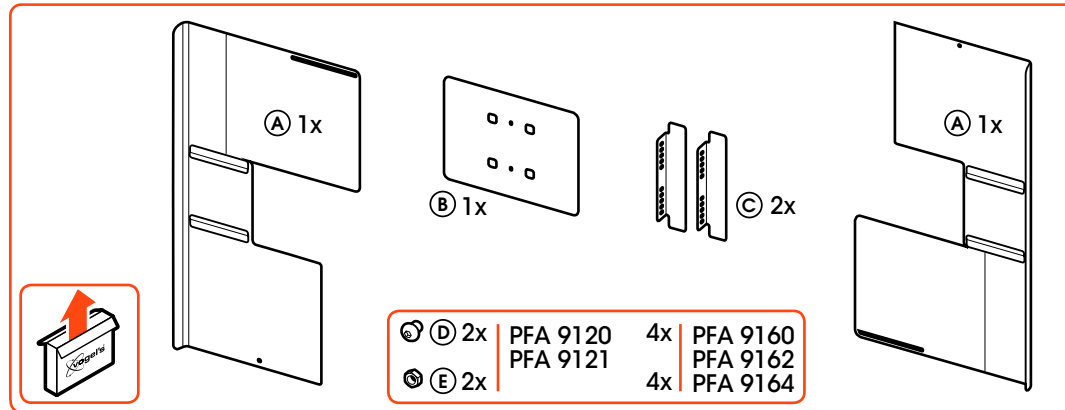

PFA 9120
PFA 9121
PFA 9160
PFA 9162
PFA 9164
Back Covers Portrait

Name	Orientation	Size	Single / Double pole	PFB 34xx
PFA 9120	Portrait	42-49 inch	Single pole	PFB 3405
PFA 9121	Portrait	50-55 inch	Single pole	PFB 3405
PFA 9160	Portrait	65-70 inch	Double pole	PFB 3407
PFA 9162	Portrait	75-80 inch	Double pole	PFB 3407 / PFB 3409-R*
PFA 9164	Portrait	84-86 inch	Double pole	PFB 3407 / PFB 3409