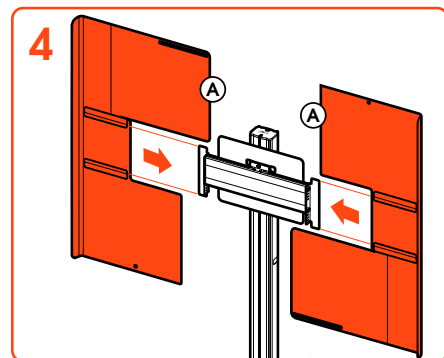

Name	Orientation	Size	Single / Double pole	PFB 34xx
PFA 9120	Portrait	42-49 inch	Single pole	PFB 3405
PFA 9121	Portrait	50-55 inch	Single pole	PFB 3405
PFA 9160	Portrait	65-70 inch	Double pole	PFB 3407
PFA 9162	Portrait	75-80 inch	Double pole	PFB 3407 / PFB 3409-R*
PFA 9164	Portrait	84-86 inch	Double pole	PFB 3407 / PFB 3409

* Reverse