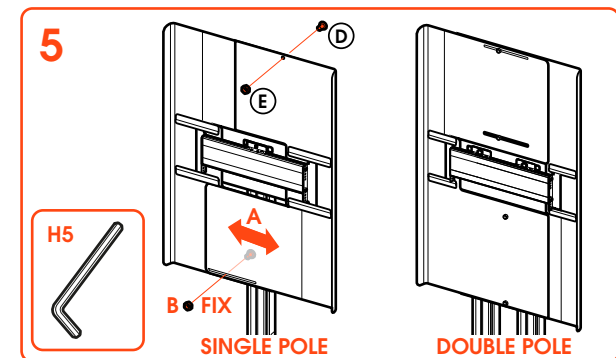

Name	Orientation	Size	Single / Double pole	PFB 34xx
PFA 9120	Portrait	42-49 inch	Single pole	PFB 3405
PFA 9121	Portrait	50-55 inch	Single pole	PFB 3405
PFA 9160	Portrait	65-70 inch	Double pole	PFB 3407
PFA 9162	Portrait	75-80 inch	Double pole	PFB 3407 / PFB 3409-R*
PFA 9164	Portrait	84-86 inch	Double pole	PFB 3407 / PFB 3409

* Reverse