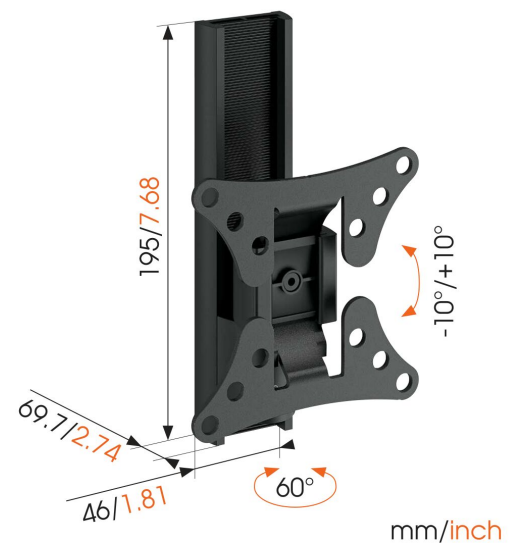

WALL 1020 Full-Motion TV Wall Mount

Key Benefits

- Also suited for wall-mounting your monitor
- Tilt (up to $-10^{\circ}/+10^{\circ}$) to avoid reflections
- Smoothly turn your TV up to 60°

For small TVs up to 26 inch (66 cm)

WALL 1020 is a smart TV wall mount that provides secure support for smaller TVs ranging from 17 to 26 inch (43 to 66 cm). It can hold up to 15 kg (33 lbs). Get the perfect viewing angle. Place a small TV in a handy spot on the wall or in a corner of your kitchen, a workspace or a kid's bedroom with the WALL 1020 TV wall mount. Easily swing your TV away from the wall and tilt it up or down for the perfect view.

WALL 1020 Full-Motion TV Wall Mount

Specifications

Article number (SKU)	8351060
Colour	Black
EAN single box	8712285320620
Product size	XS
TÜV certified	Yes
Tilt	Tilt -10°/+10°
Turn	Limited motion (up to 60°)
Guarantee	Lifetime
Min. screen size (inch)	17
Max. screen size (inch)	26
Max. weight load (kg/Lbs)	15 / 33.07
Max. bolt size	M8
Max. height of interface (mm)	195
Max. width of interface (mm)	116
Certifications	TÜV
Max. horizontal hole pattern (mm)	100
Max. vertical hole pattern (mm)	100
Min. distance to the wall (mm / inch)	70 / 2.76
Number of pivot points	1
Universal or fixed hole pattern	Fixed