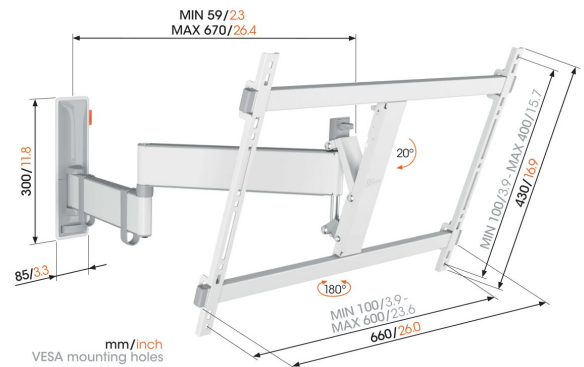

## TVM 3645 Full-Motion TV Wall Mount (white)

### Key Benefits

- Smooth OneFinger™ Movement - Thanks to coated bearings and precision steel shafts
- Keep your TV always level (horizontally and vertically)
- Cable clips included: Guide your cables from TV to wall
- Easily lock and release with TiltAnchor™
- Turn your TV up to 180° thanks to long arms of 67 cm

### Stylish and safe: full-motion TV wall mount for TVs from 40 to 77 inches

With this stylish COMFORT Full-Motion+ TV wall mount, you can enjoy your large TV to the max. The wall mount can turn up to 180° and tilt up to 20° for optimal viewing comfort. It is designed for intensive use, so it is ideal for families with children. Your TV is guaranteed to be mounted safely and securely. The wall mount is suitable for TVs from 40 to 77 inches and weighing up to 35 kg.

### Specifications

Article number (SKU)	3836451
Colour	White
EAN single box	8712285347900
Product size	L
TÜV certified	Yes
Tilt	Tilt up to 20°
Turn	Up to 180°
Guarantee	10 years
Min. screen size (inch)	40
Max. screen size (inch)	77
Max. weight load (kg)	35
Min. hole pattern	100mm x 100mm
Max. hole pattern	600mm x 400mm
Max. bolt size	M8
Max. height of interface (mm)	430
Max. width of interface (mm)	660
Cable management	Cable clips
Max. distance to the wall (mm)	670
Max. horizontal hole pattern (mm)	600
Max. vertical hole pattern (mm)	400
Min. distance to the wall (mm)	59
Number of pivot points	3
Spirit level included	Yes
Universal or fixed hole pattern	Universal
Awards	Good Industrial Design Award