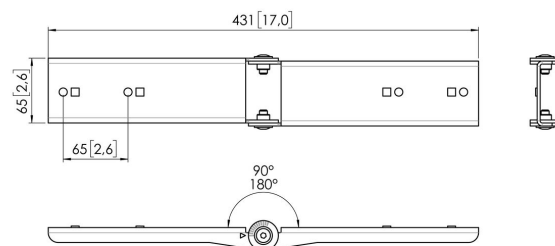

MOMO C204 Interface Bar Coupler Component (white)

Største fordele

Build your ideal monitor arm The MOMO C204 Bar Coupler Component is part of MOMO Motion and Motion+. Specially designed for connecting 2 interface bars. Endless possibilities Create a multi-monitor set-up with just a few components. Including both straight and angled positions. MOMO monitor arm accessories and components are installed using just one allen (hex) key, cleverly integrated into the product. So you'll always have the right tool at hand.

MOMO C204 Interface Bar Coupler Component (white)

Specifikationer

Varenummer	7162041
Farve	Hvid
EAN enkelt pakke	8712285354281
TÜV-certificeret	Ja
Garanti	10 år

VOGEL'S HOLDING BV (©)

All rights reserved.
Subject to printing errors,
technical and price
amendments.