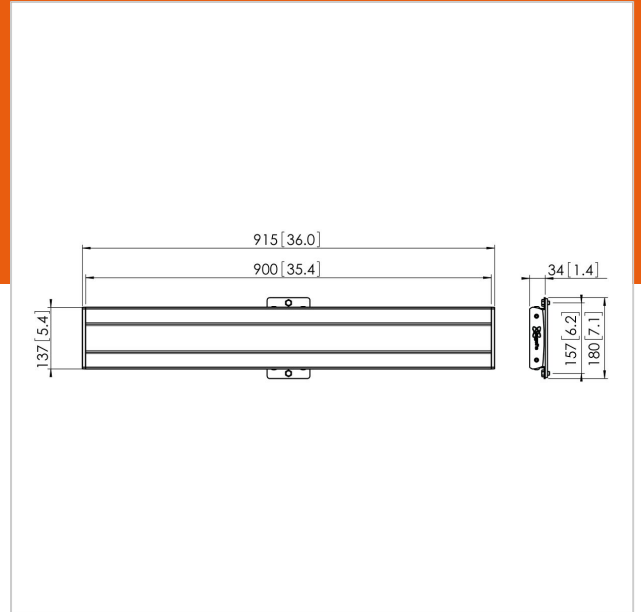

## PFB 3409 Display interface bar silver

Article number (SKU)  
Colour

7234094  
Silver

### Key Benefits

- Endlessly expandable
- Modular
- Quick and easy installation

The PFB 3409 interface bar is part of the modular Connect-it system with which you can create your own ceiling, floor or wall solution.

The PFB 3409 has a max. horizontal fitment of 850 mm and can be combined with the display interface strips of the PFS 3xxx Series.

## Specifications

Product type number	PFB 3409
Article number (SKU)	7234094
Colour	Silver
EAN single box	8712285318801
Width	915
TÜV certified	Yes
Guarantee	5 years
Max. height of interface (mm)	180
Max. width of interface (mm)	915
Fischer inside	Yes
Max. depth of interface (mm)	35
Max. horizontal hole pattern (mm)	850
Max. weight load on pole (kg)	160
Max. weight load on wall (kg)	53
Min. horizontal hole pattern (mm)	100