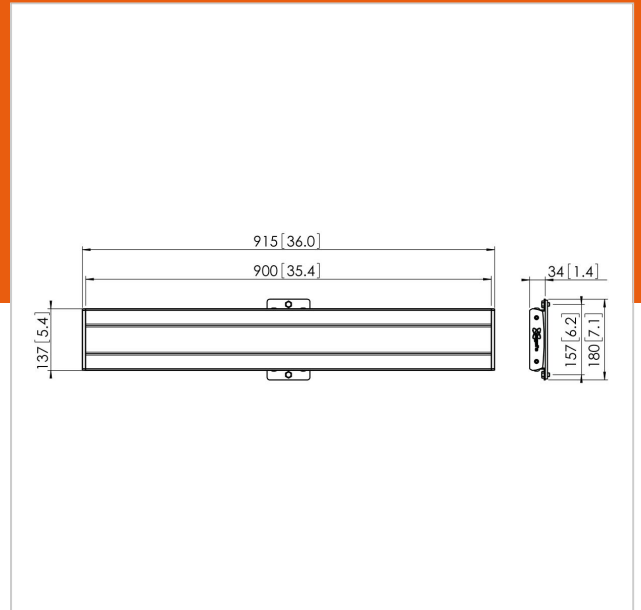

## PFB 3409 Display interface bar silver

Article number (SKU) 7234094  
Colour Silver

### Key Benefits

- Endlessly expandable
- Modular
- Quick and easy installation

The PFB 3409 interface bar is part of the modular Connect-it system with which you can create your own ceiling, floor or wall solution.

The PFB 3409 has a max. horizontal fitment of 850 mm and can be combined with the display interface strips of the PFS 3xxx Series.

## Specifications

Product type number	PFB 3409
Article number (SKU)	7234094
Colour	Silver
EAN single box	8712285318801
Width	915
TÜV certified	Yes
Guarantee	5 years
Max. height of interface (mm)	180
Max. width of interface (mm)	915
Fischer inside	Yes
Max. depth of interface (mm)	35
Max. horizontal hole pattern (mm)	850
Max. weight load on pole (kg)	160
Max. weight load on wall (kg)	53
Min. horizontal hole pattern (mm)	100