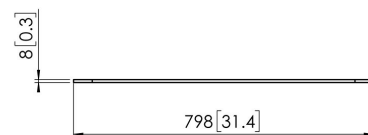

PFF 7025 Floor plate zwart

The PFF 7025 floor plate is compatible with the motorized display lift.

PFF 7025 Floor plate zwart

Specifications

Article number (SKU)	7370250
Colour	Black
EAN single box	8712285337208
Height	13
Width	722
Depth	578
TÜV certified	Yes
Guarantee	5 years
Max. weight load (kg/Lbs)	120 / 264.55
Back-to-back displays	False