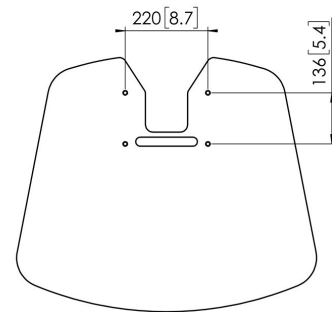

PFF 7025 Floor plate zwart

The PFF 7025 floor plate is compatible with the motorized display lift.

PFF 7025 Floor plate zwart

Specifications

Article number (SKU)	7370250
Colour	Black
EAN single box	8712285337208
Height	13
Width	722
Depth	578
TÜV certified	Yes
Guarantee	5 years
Max. weight load (kg/Lbs)	120 / 264.55
Back-to-back displays	False