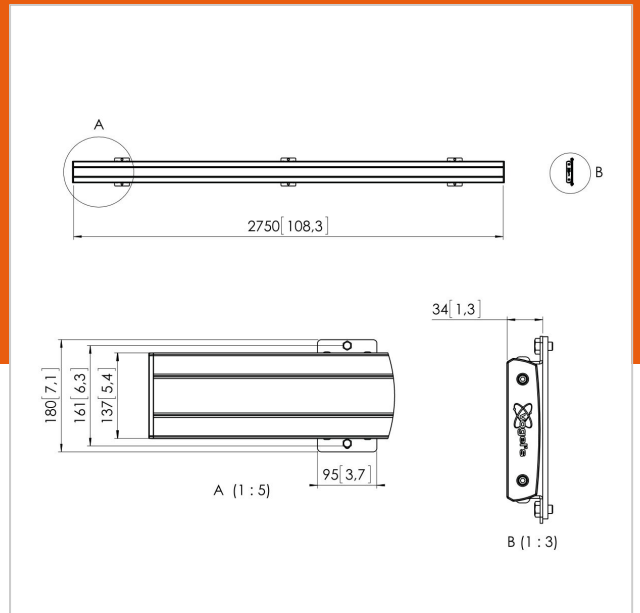

PFB 3427 Display interface bar black

Article number (SKU)
Colour

7234270
Black

Key Benefits

- Endlessly expandable
- Modular
- Quick and easy installation

The PFB 3427 interface bar is a part of the modular Connect-it system which can be used for ceiling, floor and wall mounting. The PFB 3427 with a length of 2700 mm is ideal for mounting multiple displays. The PFB 3427 can be used in combination with other interface bars of the PFB 34xx series by using the interface bar coupler (PFA 9104). The advantage of the modularity is that you create almost any desirable length without cutting.

PFB 3427 Display interface bar black

www.vogels.com

VOGEL'S HOLDING BV 2019 (c) All rights reserved.
Subject to printing errors, technical and price amendments.
Date:2020-03-19

Specifications

Product type number	PFB 3427
Article number (SKU)	7234270
Colour	Black
EAN single box	8712285328763
Width	2750
TÜV certified	Yes
Guarantee	5 years
Max. height of interface (mm)	180
Max. width of interface (mm)	2765
Fischer inside	Yes
Max. depth of interface (mm)	35
Max. horizontal hole pattern (mm)	2700
Max. weight load on pole (kg)	160
Max. weight load on wall (kg)	160
Min. horizontal hole pattern (mm)	100