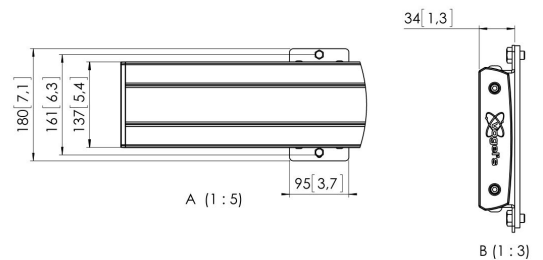

PFB 3427 Display Interface Bar (black)

The PFB 3427 interface bar is a part of the modular Connect-it system which can be used for ceiling, floor and wall mounting. The PFB 3427 with a length of 2700 mm is ideal for mounting multiple displays. The PFB 3427 can be used in combination with other interface bars of the PFB 34xx series by using the interface bar coupler (PFA 9104). The advantage of the modularity is that you create almost any desirable length without cutting.

PFB 3427 Display Interface Bar (black)

Specifications

Article number (SKU)	7234270
Colour	Black
EAN single box	8712285328763
Width	2750
TÜV certified	Yes
Guarantee	5 years
Max. height of interface (mm)	180
Max. width of interface (mm)	2765
Fischer inside	Yes
Max. depth of interface (mm)	35
Max. horizontal hole pattern (mm)	2700
Max. weight load on pole (kg)	160
Max. weight load on wall (kg)	160
Min. horizontal hole pattern (mm)	100