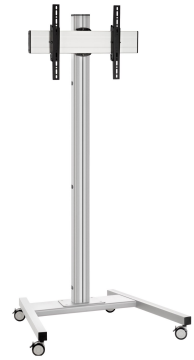

T1544S Display Trolley

Trolley kit T1544

Display size: Fitment: 400x400Max. load: 80 kg - 176 lbs Kit consists of: • 1x PFT 8520 Trolley frame • 1x PUC 2715 Pole 150 cm • 1x PFB 3405 Interface bar • 1x PFS 3304 Interface display strips

T1544S Display Trolley <65" (silver)

Specifications

Article number (SKU)	7953014
Colour	Silver
EAN single box	8712285333002
Height	1641
Width	979
Depth	821
TÜV certified	Yes
Tilt	Tilt up to 20°
Guarantee	5 years
Max. weight load (kg/Lbs)	80 / 176.37
Max. bolt size	M8
Max. height of interface (mm)	450
Max. width of interface (mm)	515
Max. distance to floor - center display (mm)	1541
Max. horizontal hole pattern (mm)	450
Max. screen size (inch)	65
Max. vertical hole pattern (mm)	420
Min. horizontal hole pattern (mm)	100
Min. vertical hole pattern (mm)	100
Universal or fixed hole pattern	Fixed