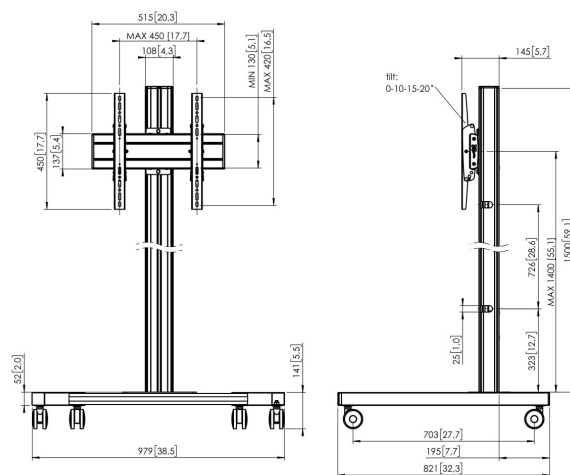

T1544S Display Trolley

Trolley kit T1544

Display size: Fitment: 400x400Max. load: 80 kg - 176 lbs Kit consists of: • 1x PFT 8520 Trolley frame • 1x PUC 2715 Pole 150 cm • 1x PFB 3405 Interface bar • 1x PFS 3304 Interface display strips

T1544S Display Trolley <65" (silver)

Specifications

Article number (SKU)	7953014
Colour	Silver
EAN single box	8712285333002
Height	1641
Width	979
Depth	821
TÜV certified	Yes
Tilt	Tilt up to 20°
Guarantee	5 years
Max. weight load (kg/Lbs)	80 / 176.37
Max. bolt size	M8
Max. height of interface (mm)	450
Max. width of interface (mm)	515
Max. distance to floor - center display (mm)	1541
Max. horizontal hole pattern (mm)	450
Max. screen size (inch)	65
Max. vertical hole pattern (mm)	420
Min. horizontal hole pattern (mm)	100
Min. vertical hole pattern (mm)	100
Universal or fixed hole pattern	Fixed