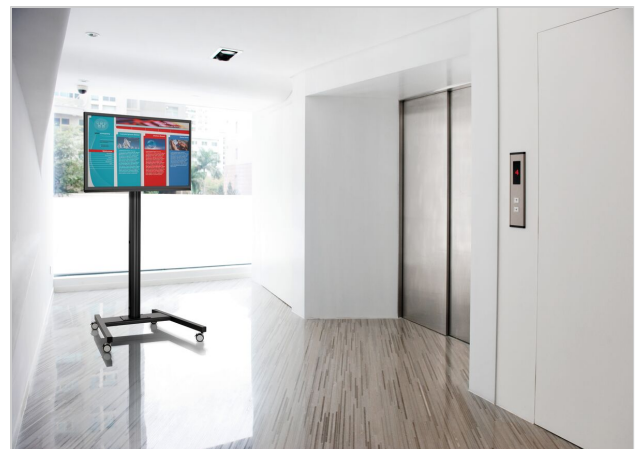

T1544S Trolley

Article number (SKU) 7953014
 Colour Silver

Key Benefits

- Stylish high-end design
- Cable management
- Quick and easy installation

Trolley kit T1544

Display size: Fitment: 400x400Max. load: 80 kg - 176 lbs Kit consists of: • 1x PFT 8520 Trolley frame • 1x PUC 2715 Pole 150 cm • 1x PFB 3405 Interface bar • 1x PFS 3304 Interface display strips

T1544S Trolley

www.vogels.com

VOGEL'S HOLDING BV 2019 (c) All rights reserved.
Subject to printing errors, technical and price amendments.
Date:2020-08-26

Specifications

Product type number	T1544
Article number (SKU)	7953014
Colour	Silver
EAN single box	8712285333002
Height	1641
Width	979
Depth	821
TÜV certified	Yes
Tilt	Tilt up to 20°
Guarantee	5 years
Max. weight load (kg)	80
Max. bolt size	M8
Max. height of interface (mm)	450
Max. width of interface (mm)	515
Max. distance to floor - center display (mm)	1541
Max. horizontal hole pattern (mm)	450
Max. screen size (inch)	65
Max. vertical hole pattern (mm)	420
Min. horizontal hole pattern (mm)	100
Min. vertical hole pattern (mm)	100
Universal or fixed hole pattern	Fixed