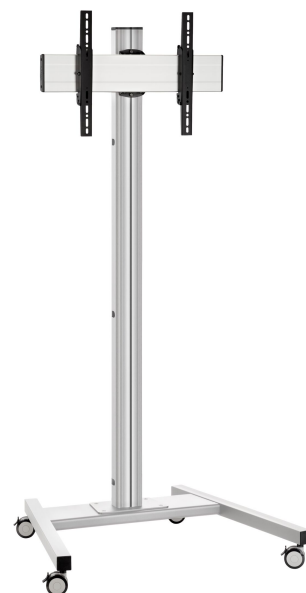

T1544S Display Trolley

Trolley kit T1544

Display size: Fitment: 400x400Max. load: 80 kg - 176 lbs Kit consists of: • 1x PFT 8520 Trolley frame • 1x PUC 2715 Pole 150 cm • 1x PFB 3405 Interface bar • 1x PFS 3304 Interface display strips

T1544S Display Trolley <65" (silver)

Specifications

Article number (SKU)	7953014
Colour	Silver
EAN single box	8712285333002
Height	1641
Width	979
Depth	821
TÜV certified	Yes
Tilt	Tilt up to 20°
Guarantee	5 years
Max. weight load (kg/Lbs)	80 / 176.37
Max. bolt size	M8
Max. height of interface (mm)	450
Max. width of interface (mm)	515
Max. distance to floor - center display (mm)	1541
Max. horizontal hole pattern (mm)	450
Max. screen size (inch)	65
Max. vertical hole pattern (mm)	420
Min. horizontal hole pattern (mm)	100
Min. vertical hole pattern (mm)	100
Universal or fixed hole pattern	Fixed