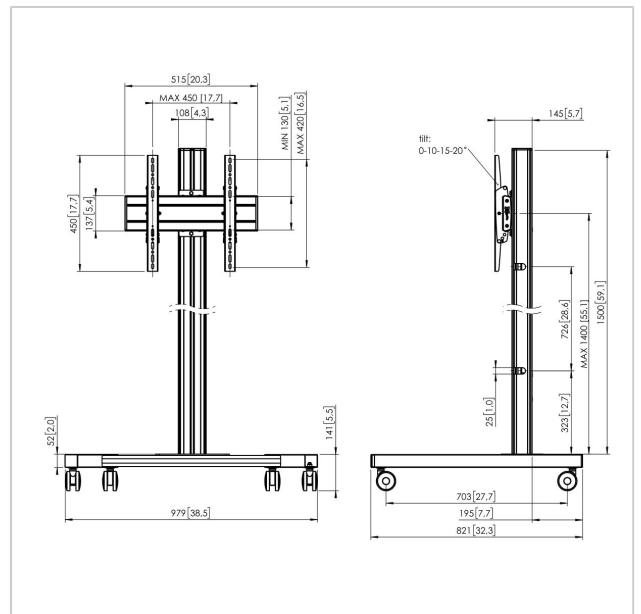

## T1544S Trolley

Article number (SKU)  
Colour

7953014  
Silver

### Trolley kit T1544

Display size: Fitment: 400x400Max. load: 80 kg - 176 lbs Kit consists of: • 1x PFT 8520 Trolley frame • 1x PUC 2715 Pole 150 cm • 1x PFB 3405 Interface bar • 1x PFS 3304 Interface display strips

## Specifications

Product type number	T1544
Article number (SKU)	7953014
Colour	Silver
EAN single box	8712285333002
Height	1641
Width	979
Depth	821
TÜV certified	Yes
Tilt	Tilt up to 20°
Guarantee	5 years
Max. weight load (kg)	80
Max. bolt size	M8
Max. height of interface (mm)	450
Max. width of interface (mm)	515
Max. distance to floor - center display (mm)	1541
Max. horizontal hole pattern (mm)	450
Max. screen size (inch)	65
Max. vertical hole pattern (mm)	420
Min. horizontal hole pattern (mm)	100
Min. vertical hole pattern (mm)	100
Universal or fixed hole pattern	Fixed