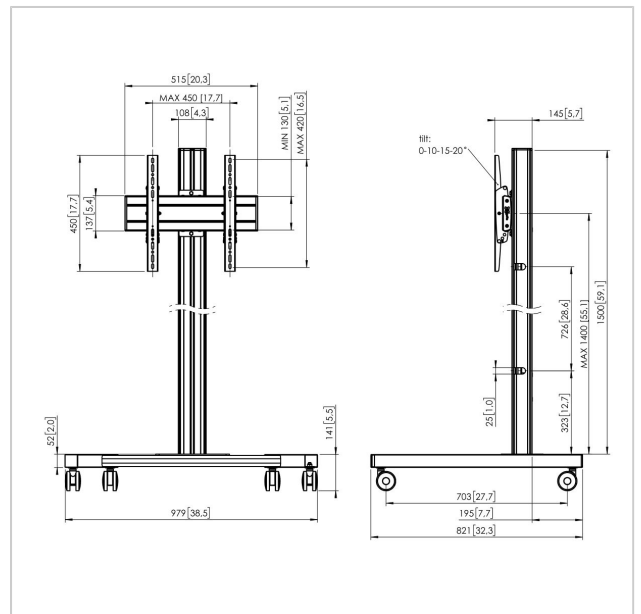

T1544S Trolley

Article number (SKU) 7953014
 Colour Silver

Key Benefits

- Stylish high-end design
- Cable management
- Quick and easy installation

Trolley kit T1544

Display size: Fitment: 400x400Max. load: 80 kg - 176 lbs Kit consists of: • 1x PFT 8520 Trolley frame • 1x PUC 2715 Pole 150 cm • 1x PFB 3405 Interface bar • 1x PFS 3304 Interface display strips

T1544S Trolley

www.vogels.com

VOGEL'S HOLDING BV 2019 (c) All rights reserved.
Subject to printing errors, technical and price amendments.
Date:2020-08-26

Specifications

Product type number	T1544
Article number (SKU)	7953014
Colour	Silver
EAN single box	8712285333002
Height	1641
Width	979
Depth	821
TÜV certified	Yes
Tilt	Tilt up to 20°
Guarantee	5 years
Max. weight load (kg)	80
Max. bolt size	M8
Max. height of interface (mm)	450
Max. width of interface (mm)	515
Max. distance to floor - center display (mm)	1541
Max. horizontal hole pattern (mm)	450
Max. screen size (inch)	65
Max. vertical hole pattern (mm)	420
Min. horizontal hole pattern (mm)	100
Min. vertical hole pattern (mm)	100
Universal or fixed hole pattern	Fixed