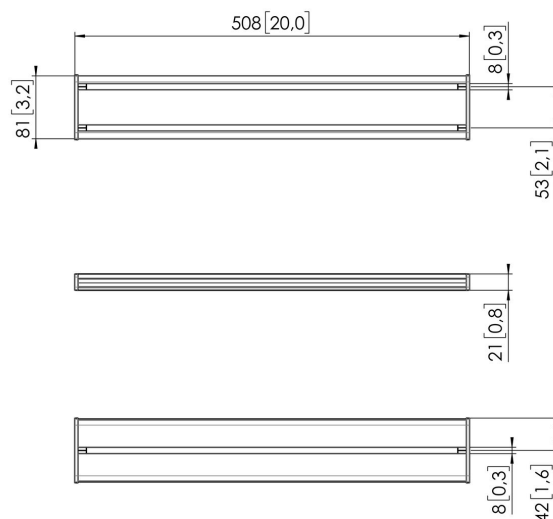

MOMO C450 Interface Bar Component, 50 cm (white)

Største fordele

Build your ideal monitor arm The MOMO C450 Interface Bar Component, 50 cm, is part of MOMO Motion and Motion+. Specially designed for optimal monitor alignment. Endless possibilities Create a multi-monitor set-up with just a few components. Including both straight and angled positions. MOMO monitor arm accessories and components are installed using just one allen (hex) key, cleverly integrated into the product. So you'll always have the right tool at hand.

MOMO C450 Interface Bar Component, 50 cm (white)

Specifikationer

| | |
|------------------|---------------|
| Varenummer | 7164501 |
| Farve | Hvid |
| EAN enkelt pakke | 8712285354489 |
| Højde | 81 |
| Længde | 508 |
| Dybde | 21 |
| TÜV-certificeret | Ja |
| Garanti | 10 år |