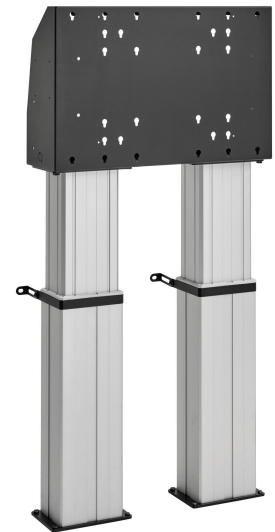

FMDE6064 Motorized Display Floor Stand, fixed to floor 60 cm

Motorised floor mounted kit FMDE6064

Display size: Fitment: 600x400 Max. load: 200 kg - 240 lbs Kit consists of: • 2x PFA 9134 Wall bracket motorized display lift • 2x PFFE 7106 Motorized display lift 60 cm • 1x PFI 3061 Interface box for PFFE 7105/7106 Use the optional PFA 9119 electronic safety strip to prevent damage when the movement is blocked by an object.

FMDE6064 Motorized Display Floor Stand, fixed to floor 60 cm

Specifications

Article number (SKU)	7960654
Colour	Silver
EAN single box	8712285343667
Width	704
Depth	204
Guarantee	5 years
Min. screen size (inch)	40
Max. screen size (inch)	88
Max. weight load (kg/Lbs)	200 / 440.92
Certifications	CE
Max. distance to floor - center display (mm)	1739
Min. distance to floor - center display (mm)	1139
Motorized	Yes
Remote controlled	Yes
Height adjustment (mm)	600