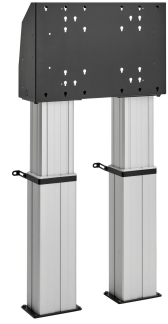

FMDE6064 Motorized Display Floor Stand, fixed to floor 60 cm

Motorised floor mounted kit FMDE6064

Display size: Fitment: 600x400 Max. load: 200 kg - 240 lbs Kit consists of: • 2x PFA 9134 Wall bracket motorized display lift • 2x PFFE 7106 Motorized display lift 60 cm • 1x PFI 3061 Interface box for PFFE 7105/7106 Use the optional PFA 9119 electronic safety strip to prevent damage when the movement is blocked by an object.

FMDE6064 Motorized Display Floor Stand, fixed to floor 60 cm

Specifications

Article number (SKU)	7960654
Colour	Silver
EAN single box	8712285343667
Width	704
Depth	204
Guarantee	5 years
Min. screen size (inch)	40
Max. screen size (inch)	88
Max. weight load (kg/Lbs)	200 / 440.92
Certifications	CE
Max. distance to floor - center display (mm)	1739
Min. distance to floor - center display (mm)	1139
Motorized	Yes
Remote controlled	Yes
Height adjustment (mm)	600