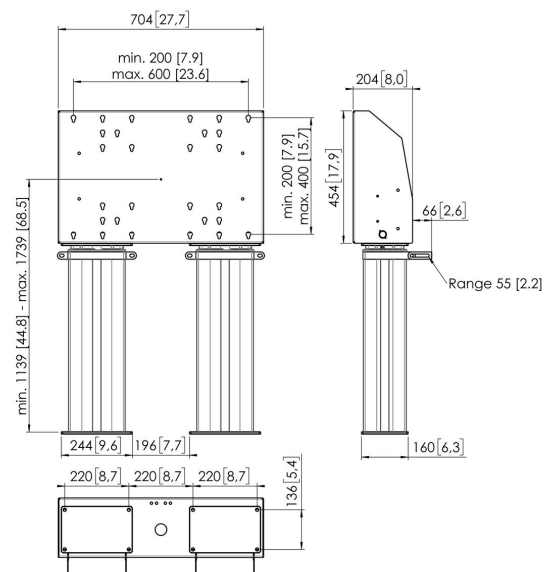

FMDE6064 Motorized Display Floor Stand, fixed to floor 60 cm

Motorised floor mounted kit FMDE6064

Display size: Fitment: 600x400 Max. load: 200 kg - 240 lbs Kit consists of: • 2x PFA 9134 Wall bracket motorized display lift • 2x PFFE 7106 Motorized display lift 60 cm • 1x PFI 3061 Interface box for PFFE 7105/7106 Use the optional PFA 9119 electronic safety strip to prevent damage when the movement is blocked by an object.

FMDE6064 Motorized Display Floor Stand, fixed to floor 60 cm

Specifications

Article number (SKU)	7960654
Colour	Silver
EAN single box	8712285343667
Width	704
Depth	204
Guarantee	5 years
Min. screen size (inch)	40
Max. screen size (inch)	88
Max. weight load (kg/Lbs)	200 / 440.92
Certifications	CE
Max. distance to floor - center display (mm)	1739
Min. distance to floor - center display (mm)	1139
Motorized	Yes
Remote controlled	Yes
Height adjustment (mm)	600