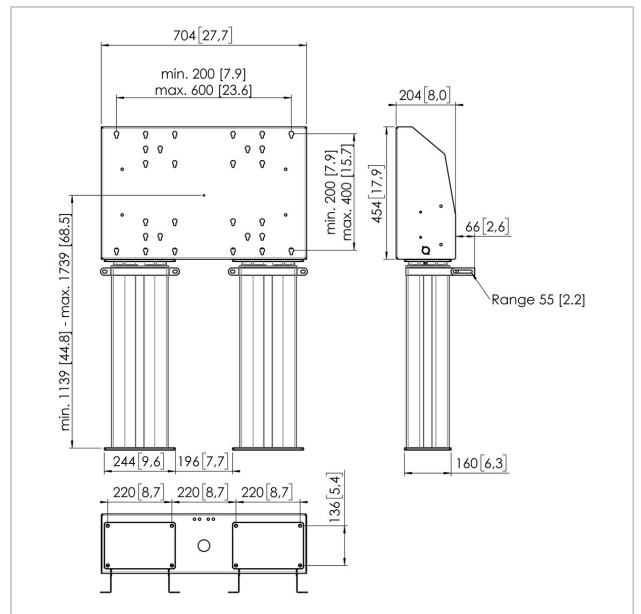

FMDE6064 Motorized floor stand, fixed to the floor 60 cm

Article number (SKU)
Colour

7960654
Silver

Key Benefits

- Easy install
- Adjustable in height up to 60 cm

Motorised floor mounted kit FMDE6064

Display size: Fitment: 600x400 Max. load: 200 kg - 240 lbs Kit consists of: • 2x PFA 9134 Wall bracket motorized display lift • 2x PFFE 7106 Motorized display lift 60 cm • 1x PFI 3061 Interface box for PFFE 7105/7106

FMDE6064 Motorized floor stand, fixed to the floor 60 cm

www.vogels.com

VOGEL'S HOLDING BV 2019 (c) All rights reserved.
Subject to printing errors, technical and price amendments.
Date:2019-06-13

Specifications

Product type number	FMDE6064
Article number (SKU)	7960654
Colour	Silver
EAN single box	8712285343667
Width	704
Depth	204
Guarantee	5 years
Min. screen size (inch)	40
Max. screen size (inch)	90
Max. weight load (kg)	200
Certifications	CE
Max. distance to floor - center display (mm)	1739
Min. distance to floor - center display (mm)	1139
Motorized	True
Remote controlled	Yes
Travel	600