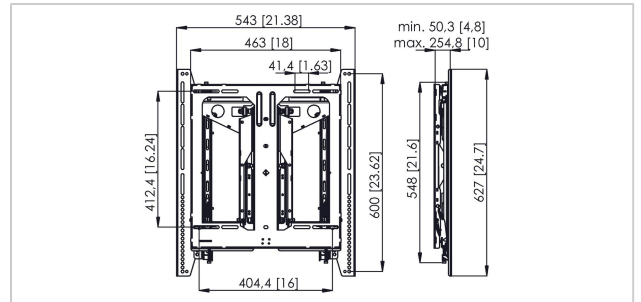

## PFW 6885 Display video wall module pop-out portrait

Article number (SKU) 7368850  
Colour Black

The PFW 6885 is an adjustable pop-out video-wall module for displays in portrait position. The PFW 6885 can be used for displays up to 45.5kg with mounting patterns from 200 x 200 up to 400 x 600 mm. It features multi-monitor stacking, spring-loaded release, open design, custom spacers, top adjustable mounting brackets and straight scissor-style extension.

Optional dedicated spacers dramatically reduce installation time. Spacers are available for the most used video wall displays or monitors.

## Specifications

Product type number	PFW 6885
Article number (SKU)	7368850
Colour	Black
EAN single box	8712285334023
Depth	130
Guarantee	5 years
Max. height of interface (mm)	627
Max. width of interface (mm)	497
Max. screen size (inch)	65
Min. distance to the wall (mm)	50
Min. screen size (inch)	37
Orientation	Portrait
Service position	Yes