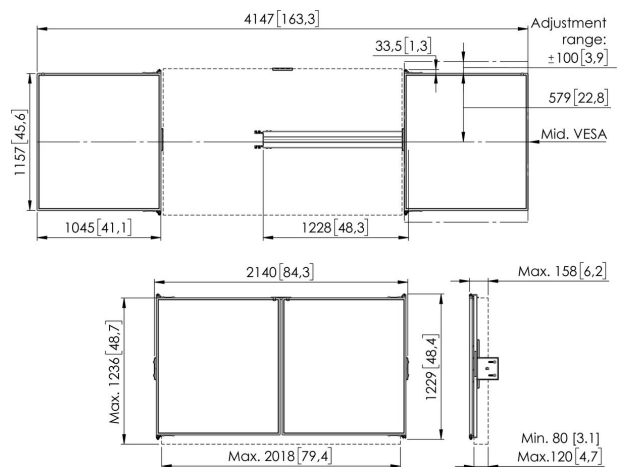

RISE WBS86 Whiteboard set 86" for RISE 2xxx & RISE 4xxx

Key Benefits

- Installed in 15 minutes by one person
- Height & depth adjustable to fit every screen
- Adjustable friction hinge
- Magnetic closure
- For mounting on the RISE floor-wall solutions

Whiteboard set for 86" screens

The RISE WBS86 whiteboard set is a universal system, suitable for all types of 86" (interactive) displays. This accessory allows you to mount a whiteboard to the left and right of your 86" screen. The enamelled steel boards are attached top and bottom on a Vogel hinge, which retains friction and writing stability even after frequent use. Nonetheless, should the friction become less than desired over time, the hinge can easily be adjusted.

RISE WBS86 Whiteboard set 86" for RISE 2xxx & RISE 4xxx

Specifications

| | |
|-------------------------------|---------------|
| Min. screen size (inch) | 86 |
| Max. screen size (inch) | 86 |
| Adjustable depth | Yes |
| Adjustable height | Yes |
| Lockable | True |
| Height | 1157 |
| Width | 4147 |
| Article number (SKU) | 7300860 |
| EAN single box | 8712285410543 |
| Colour | White |
| Certifications | TÜV |
| Guarantee | 5 years |
| Guarantee enamel steel boards | 25 years |