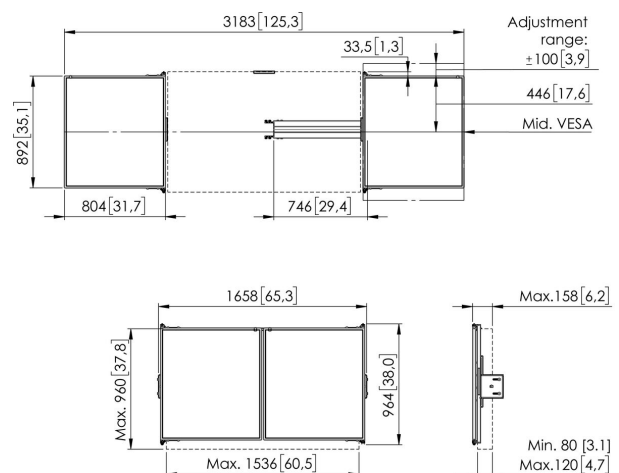

## WBS86 Whiteboard set for 86" displays

### Key Benefits

- 3 step installation in 20 minutes
- For mounting on the RISE floor-wall solutions
- For mounting on the RISE trolley, floor stand

Whiteboard set for 86" screens The RISE WBS86 whiteboard set is a universal system, suitable for all types of 86" (interactive) displays. This accessory allows you to mount a whiteboard to the left and right of your 86" screen. The enamelled steel boards are attached top and bottom on a Vogel hinge, which retains friction and writing stability even after frequent use. Nonetheless, should the friction become less than desired over time, the hinge can easily be adjusted.

# Specifications

Min. screen size (inch)	86
Max. screen size (inch)	86
Bracket Interface	Yes
Mounting System	Excluding
Adjustable depth	Yes
Adjustable height	Yes
Lockable	True
Height	1157
Width	4147
Article number (SKU)	7300860
EAN single box	8712285410543
Colour	White
TÜV certified	No
Guarantee	5 years
Guarantee enamel steel boards	25 years