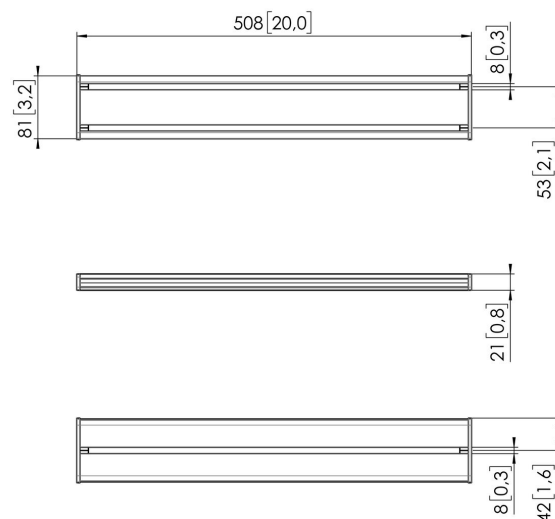

MOMO C450 Interface Bar Component, 50 cm (black)

Største fordele

Build your ideal monitor arm The MOMO C450 Interface Bar Component, 50 cm, is part of MOMO Motion and Motion+. Specially designed for optimal monitor alignment. Endless possibilities Create a multi-monitor set-up with just a few components. Including both straight and angled positions. MOMO monitor arm accessories and components are installed using just one allen (hex) key, cleverly integrated into the product. So you'll always have the right tool at hand.

MOMO C450 Interface Bar Component, 50 cm (black)

Specifikationer

Varenummer	7164500
Farve	Sort
EAN enkelt pakke	8712285354465
Højde	81
Længde	508
Dybde	21
TÜV-certificeret	Ja
Garanti	10 år

VOGEL'S HOLDING BV (©)