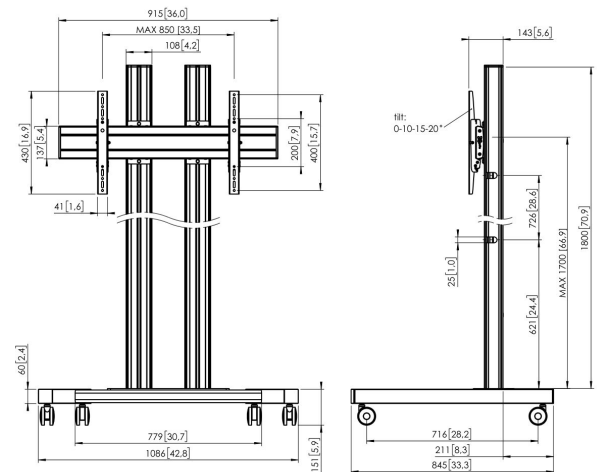

TD1884S Display Trolley

Key Benefits

- Stylish high-end design
- Cable management
- Quick and easy installation

Trolley kit TD1884

Display size: >65" 65" Fitment: 800x400 Max. load: 160 kg - 352.7 lbs Kit consists of: • 1x PFT 8530 Trolley frame • 2x PUC 2718 Pole 180 cm • 1x PFB 3407 Interface bar • 1x PFS 3204 Interface display strips

TD1884S Display Trolley

Specifications

Min. screen size (inch)	65
Min. horizontal hole pattern (mm)	100
Max. horizontal hole pattern (mm)	800
Min. vertical hole pattern (mm)	100
Max. vertical hole pattern (mm)	400
Max. height of interface (mm)	430
Max. width of interface (mm)	915
Max. distance to floor - center display (mm)	1851
Max. weight load (kg)	160
Max. weight load (Lbs)	352.74
Height	1951
Width	1086
Depth	845
Article number (SKU)	7953074
EAN single box	8712285333248
Colour	Silver
Certifications	TÜV
TÜV certified	Yes
Guarantee	5 years