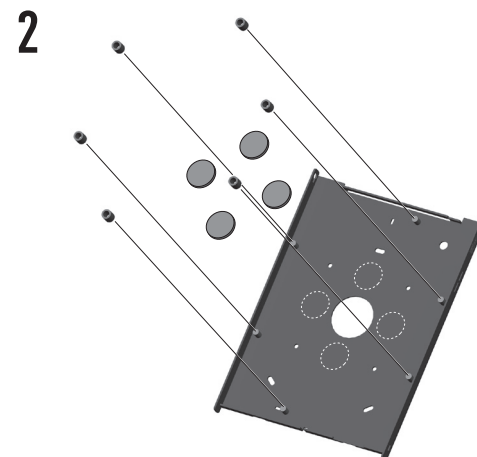

PTS 12XX
Secure Tablet Enclosure

- (A) = 1x (C) = 4x (E) = 1x (G) = 4x
- (B) = 1x (D) = 6x (F) = 2x (H) = 2x

Mounting instructions

Montagevoorschrift

Instructions de montage

Montageanleitung

Guía de montaje