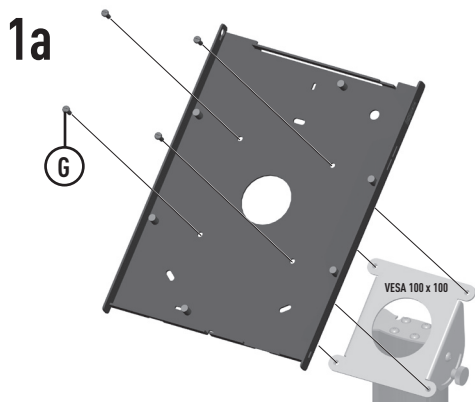

PTS 12XX
Secure Tablet Enclosure

- (A) = 1x (C) = 4x (E) = 1x (G) = 4x
- (B) = 1x (D) = 6x (F) = 2x (H) = 2x

Mounting instructions

Montagevoorschrift

Instructions de montage

Montageanleitung

Guía de montaje