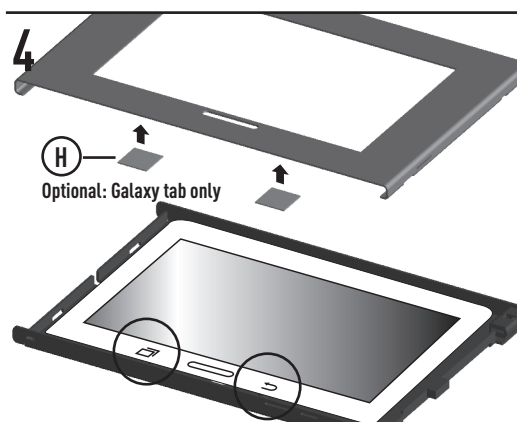

PTS 12XX
Secure Tablet Enclosure

- (A) = 1x (C) = 4x (E) = 1x (G) = 4x
- (B) = 1x (D) = 6x (F) = 2x (H) = 2x

Mounting instructions

Montagevoorschrift

Instructions de montage

Montageanleitung

Guía de montaje