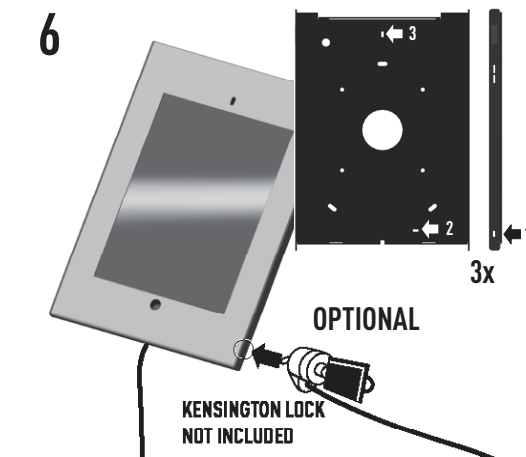

PTS 12XX
Secure Tablet Enclosure

- (A) = 1x (C) = 4x (E) = 1x (G) = 4x
- (B) = 1x (D) = 6x (F) = 2x (H) = 2x

Mounting instructions

Montagevoorschrift

Instructions de montage

Montageanleitung

Guía de montaje