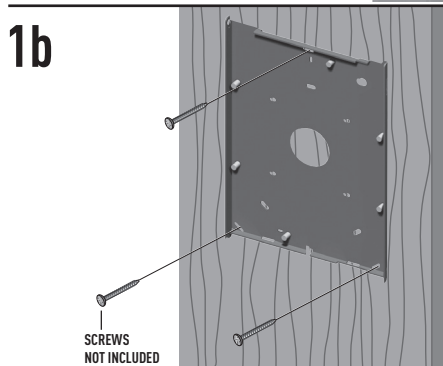

PTS 12XX
Secure Tablet Enclosure

- (A) = 1x (C) = 4x (E) = 1x (G) = 4x
- (B) = 1x (D) = 6x (F) = 2x (H) = 2x

Mounting instructions

Montagevoorschrift

Instructions de montage

Montageanleitung

Guía de montaje