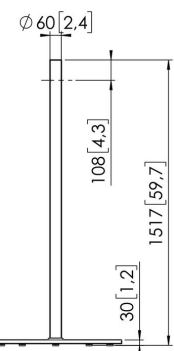

Five height adjustable screws for floor plate

PFF 1560 Display Floor Stand

Specifications

Min. screen size (inch)	19
Min. screen size (inch)	55
Max. screen size (inch)	55
Max. screen size (inch)	55
Max. distance to floor - center display (mm)	1587
Max. weight load (kg)	40
Max. weight load (Lbs)	88.18
Height	1517
Width	700
Depth	700
Article number (SKU)	7321604
EAN single box	8712285345449
Colour	Stainless Steel
Certifications	TAA
TÜV certified	Yes
Guarantee	5 years