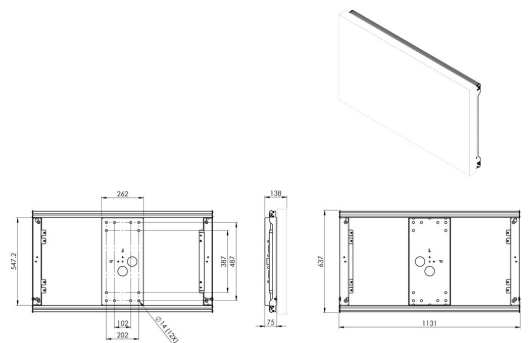

POW 1601 Outdoor Wall Mount for LG 49XE4F

Key Benefits

- Anti-corrosion treatment for outdoor
- Theft prevention
- Portrait and landscape position
- Stylish design
- Quick and easy installation

With Vogel's POW 1601 outdoor wall mount for the LG 49XE4F you can easily install the LG outdoor display on any suitable outdoor wall, in either the portrait or landscape position.

POW 1601 Outdoor Wall Mount for LG 49XE4F

Specifications

Article number (SKU)	7216010
Colour	Black
EAN single box	8712285351921
Height	637
Width	1131
Depth	75
TÜV certified	Yes
Guarantee	5 years
Min. screen size (inch)	49
Max. screen size (inch)	49
Max. weight load (kg/Lbs)	35 / 77.16
Max. height of interface (mm)	637
Max. width of interface (mm)	1131
Max. screen size (inch)	49
Min. distance to the wall (mm / inch)	75 / 2.95
Min. screen size (inch)	49
Orientation	Landscape / Portrait
Universal or fixed hole pattern	Fixed