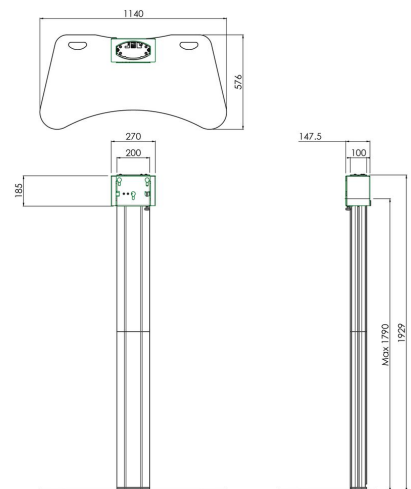

S062.3000 Display Floor Stand

For demanding installations in the rental sector, we offer a divisible display floor stand that is both functional and versatile. Ideal for locations where quick open dismantling is required.

S062.3000 Display Floor Stand

Specifications

Max. screen size (inch)	90
Max. distance to floor - center display (mm)	1790
Max. weight load (kg)	85
Max. weight load (Lbs)	187.39
Height	1929
Width	1140
Depth	576
Article number (SKU)	S062.3000
EAN single box	8718868872593
Colour	Silver
Guarantee	5 years