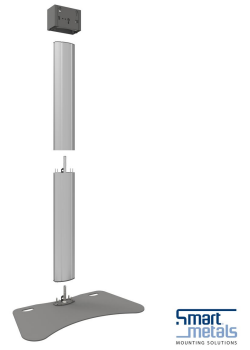

S062.3000 Display Floor Stand

For demanding installations in the rental sector, we offer a divisible display floor stand that is both functional and versatile. Ideal for locations where quick open dismantling is required.

S062.3000 Display Floor Stand

Specifications

Max. screen size (inch)	90
Max. distance to floor - center display (mm)	1790
Max. weight load (kg)	85
Max. weight load (Lbs)	187.39
Height	1929
Width	1140
Depth	576
Article number (SKU)	S062.3000
EAN single box	8718868872593
Colour	Silver
Guarantee	5 years