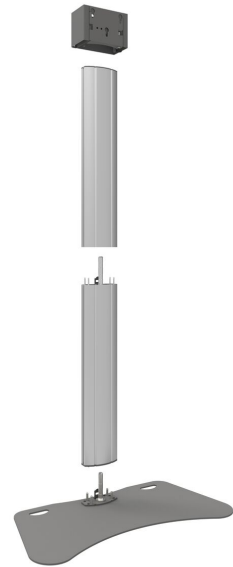

S062.3000 Display Floor Stand

For demanding installations in the rental sector, we offer a divisible display floor stand that is both functional and versatile. Ideal for locations where quick open dismantling is required.

S062.3000 Display Floor Stand

Specifications

Max. screen size (inch)	90
Max. distance to floor - center display (mm)	1790
Max. weight load (kg)	85
Max. weight load (Lbs)	187.39
Height	1929
Width	1140
Depth	576
Article number (SKU)	S062.3000
EAN single box	8718868872593
Colour	Silver
Guarantee	5 years