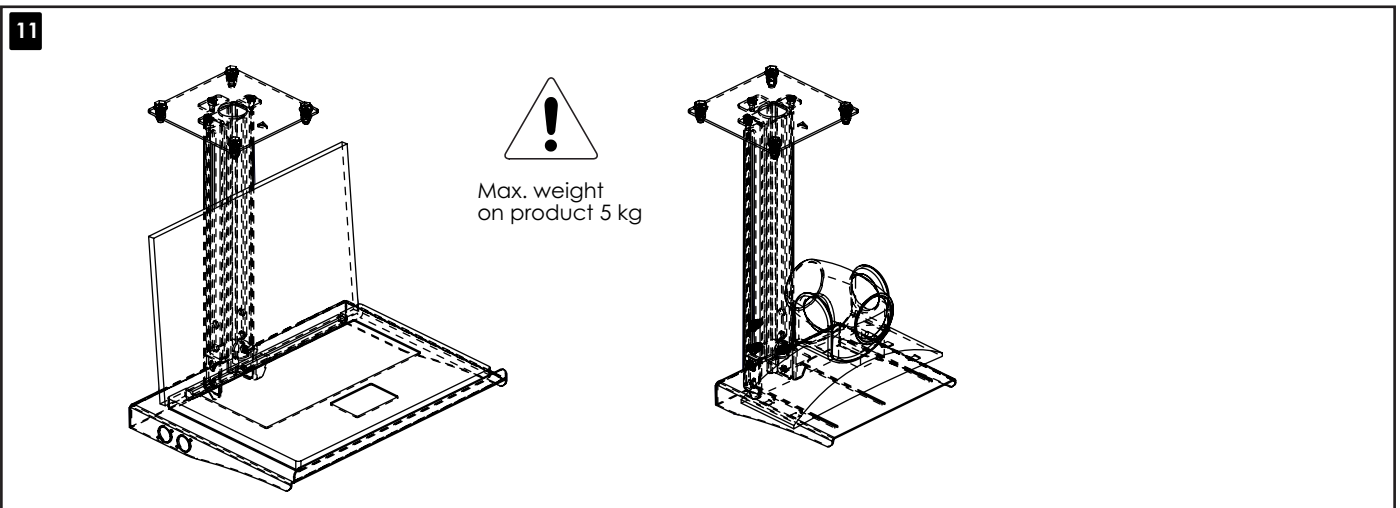

052.714x Laptop/Camera support for double col. lifts with anti-collision

052.714x Laptop/Camera support for double col. lifts with anti-collision

052.7145

Net weight	5.00 kg
Gross weight	6.60 kg
Max. load	5.00 kg

052.7147

Net weight	4.00 kg
Gross weight	5.00 kg
Max. load	5.00 kg