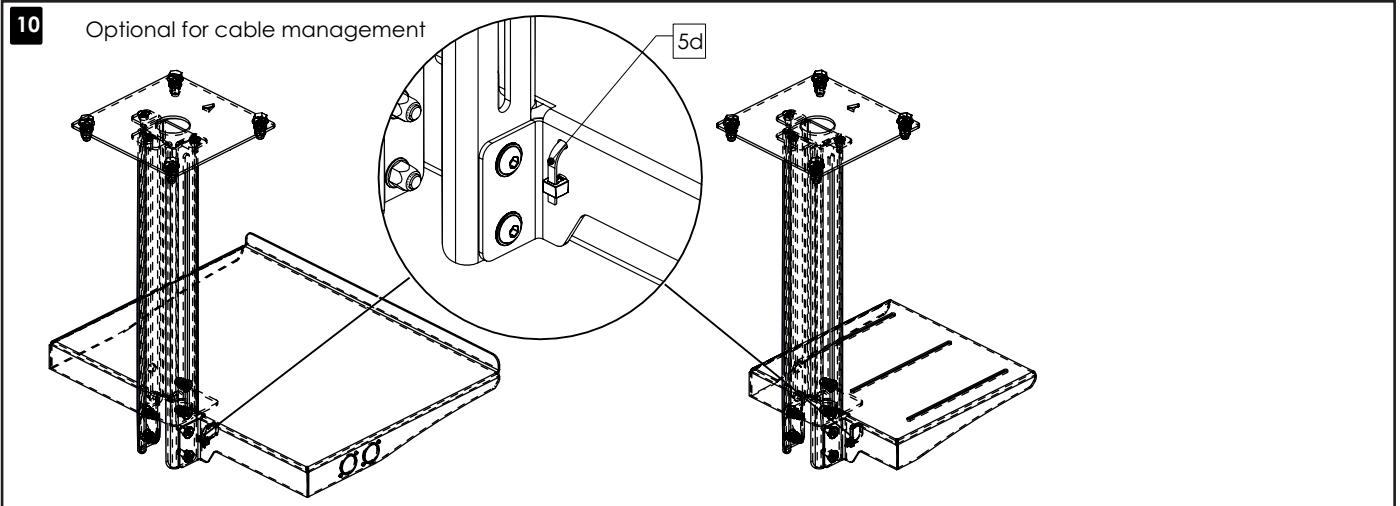

052.714x Laptop/Camera support for double col. lifts with anti-collision

052.714x Laptop/Camera support for double col. lifts with anti-collision

052.7145

Net weight	5.00 kg
Gross weight	6.60 kg
Max. load	5.00 kg

052.7147

Net weight	4.00 kg
Gross weight	5.00 kg
Max. load	5.00 kg