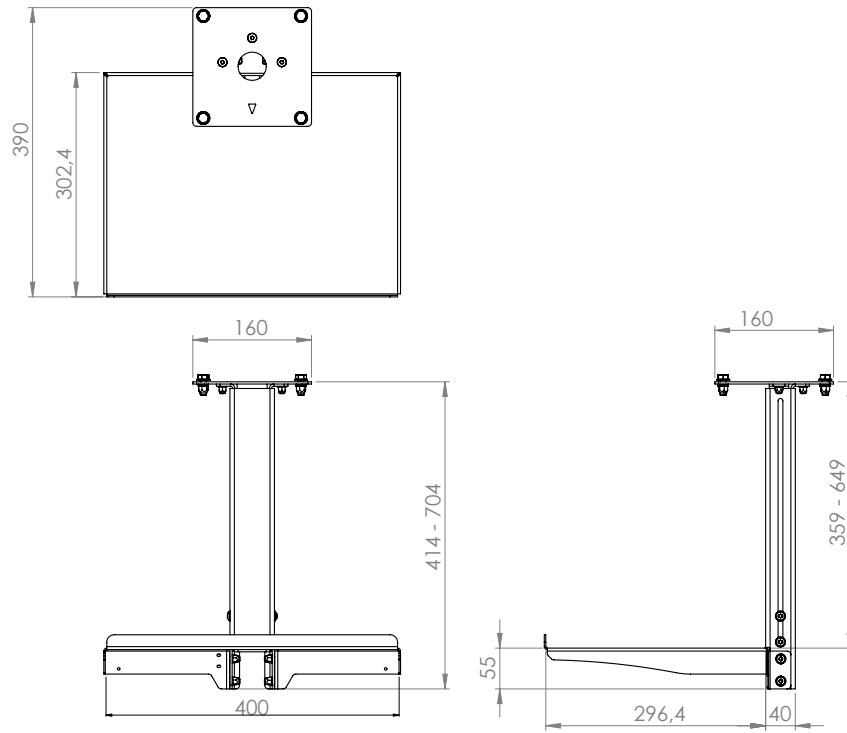

052.714x Laptop/Camera support for double col. lifts with anti-collision

052.714x Laptop/Camera support for double col. lifts with anti-collision

052.7145

Net weight	5.00 kg
Gross weight	6.60 kg
Max. load	5.00 kg

052.7147

Net weight	4.00 kg
Gross weight	5.00 kg
Max. load	5.00 kg