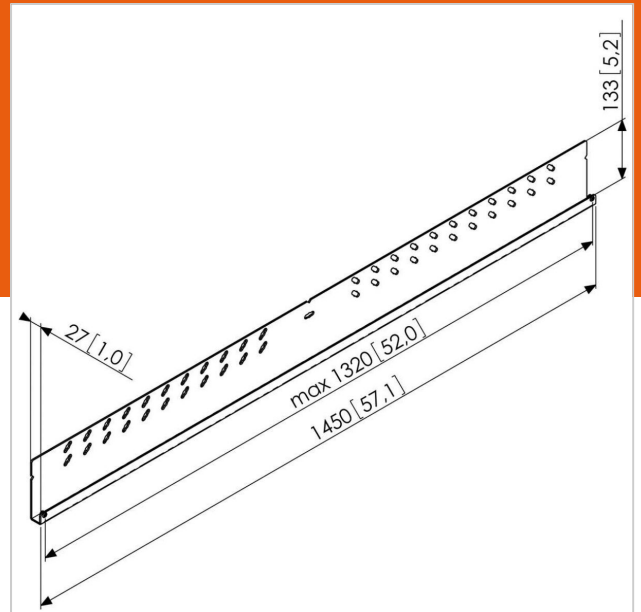

PFW 5814 Display interface wall plate

Article number (SKU)
Colour

7311290
Black

Key Benefits

- Easy levelling and installation
- Modular

Vogel's Professional introduces a new range of modular wall mounts for extra large displays. The modular wall mount is especially designed for displays from 65 inches and larger, with a maximum mounting fitment of 1370x1400 mm and maximum weight of 160 kg.

"The modular wall mount is set up with a interface wall plate (PFW 58xx) and two interface strips (PFW 59xx). Vogel's offers 3 different lengths of interface wall plates 800, 1050 and 1450 mm and 3 different lengths of interface strips 800, 950 and 1450 mm. With this modular concept you can create a mounting solution for almost every extra large display. Features are: - Built-in leveling function, for quicker installation. - Service position, for easy connecting the cables after installation - The possibility to add a padlock"

PFW 5814 Display interface wall plate

www.vogels.com

VOGEL'S HOLDING BV 2019 (c) All rights reserved.
Subject to printing errors, technical and price amendments.
Date:2019-05-15

Specifications

Product type number	PFW 5814
Article number (SKU)	7311290
Colour	Black
EAN single box	8712285319181
TÜV certified	Yes
Guarantee	5 years
Max. weight load (kg)	160
Max. height of interface (mm)	133
Max. width of interface (mm)	1450
Fischer inside	Yes
Max. depth of interface (mm)	75
Max. horizontal hole pattern (mm)	1388
Max. screen size (inch)	103
Min. horizontal hole pattern (mm)	100
Min. screen size (inch)	65