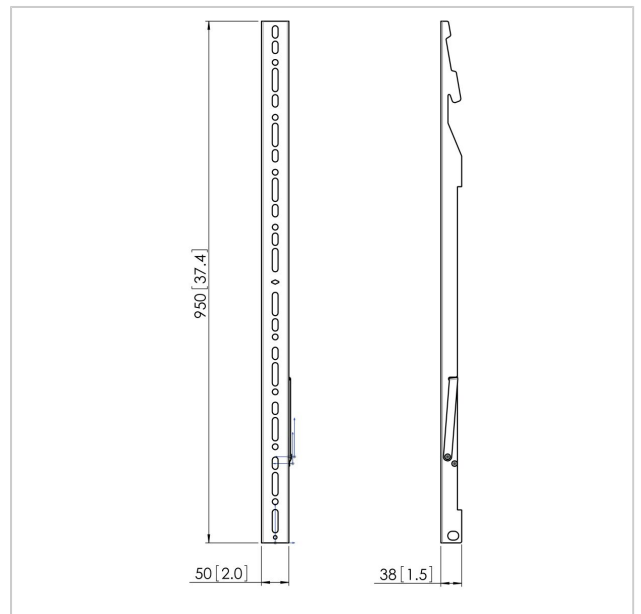

PFW 5909 Display interface strips

Article number (SKU) 7311350
Colour Black

Key Benefits

- Modular

Vogel's Professional introduces a new range of modular wall mounts for extra large displays. The modular wall mount is especially designed for displays from 65 inches and larger, with a maximum mounting fitment of 1370x1400 mm and maximum weight of 160 kg.

PFW 5909 Display interface strips

www.vogels.com

VOGEL'S HOLDING BV 2019 (c) All rights reserved.
Subject to printing errors, technical and price amendments.
Date:2019-05-15

Specifications

Product type number	PFW 5909
Article number (SKU)	7311350
Colour	Black
EAN single box	8712285319228
Guarantee	5 years
Max. weight load (kg)	160
Max. bolt size	M16
Max. height of interface (mm)	950
Max. width of interface (mm)	50
Max. vertical hole pattern (mm)	900
Min. screen size (inch)	65
Min. vertical hole pattern (mm)	200
Orientation	Landscape / Portrait
Service position	Yes