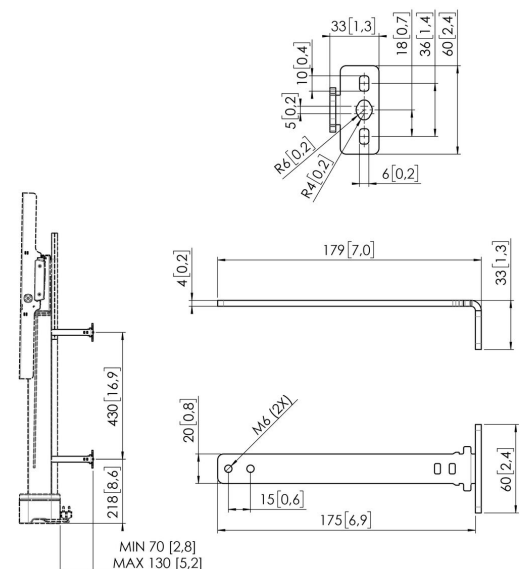

RISE A 162 Longer wall mounts 13–19 cm for RISE 200X display lifts (white)

Key Benefits

- Quick and easy installation
- Complete your RISE Display lift with handy accessories

RISE A 162 wall mounts can be used to mount a RISE 200X display lift further away from the wall (13–19 cm). This might be necessary, for example, to accommodate wider cable covers (mainly seen in Germany and the USA). The RISE A 162 set consists of 4 brackets, available in black and white.

RISE A162 Longer wall mounts 13–19 cm for RISE 200X display lifts (white)

Specifications

Adjustable depth	Yes
Article number (SKU)	7301624
EAN single box	8712285406584
Colour	White
Certifications	TÜV 5
TÜV certified	Yes
Guarantee	5 years