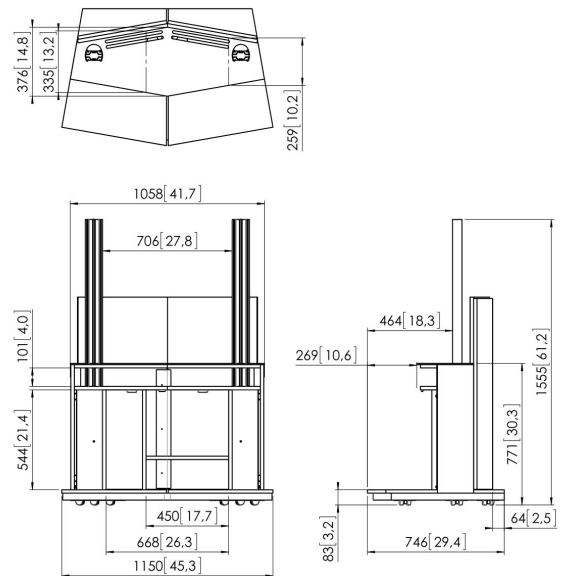

PFF 5211 Videoconferencing Furniture

PFF 5211 is a stylish video conference furniture especially designed for the use of larger displays. It is suitable for single displays of 55" till 90" or dual displays 2x46" till 2x 65". The furniture has wheels for easy maneuverability. The cabinet has ample space for codec's, switchers and other electronic equipment. Access to the inside is made easy with 2 doors at the front and as well as 2 doors at the back. The furniture has an integrated loudspeaker compartment for an optional loudspeaker. This can be the Vogel's PFA 9111 or any other speaker that fits in the available space.

PFF 5211 Videoconferencing Furniture

Specifications

Min. screen size (inch)	23
Max. screen size (inch)	90
Max. weight load (kg)	80
Max. weight load (Lbs)	176.37
Height	1555
Depth	770
Internal depth (mm)	746
Internal height (mm)	1555
Internal width (mm)	1150
Article number (SKU)	7321524
EAN single box	8712285326844
Colour	Silver
Certifications	TAA TÜV
TÜV certified	Yes
Guarantee	5 years