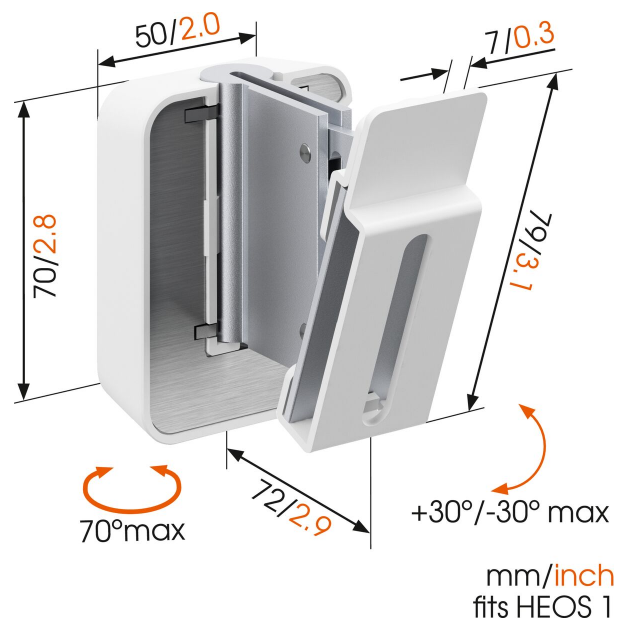

## SOUND 5201 Speaker Wall Mount for Denon HEOS 1 (white)

### Key Benefits

- Create the best listening position
- Easily adjust your speaker angle with one hand
- Extension power cord included
- Integrated spirit level

### Get more out of your Denon HEOS 1

Integrate your Denon HEOS 1 speaker seamlessly into your interior design by mounting it anywhere on your wall with the Vogel's SOUND 5201 wall mount. The mount can be placed high or low, out of sight or in plain view - the wide turn (70°) and tilt (30° up and down) capacity make sure that you can always angle your speaker to sound best. This low-profile speaker mount provides secure support for your Denon HEOS 1 and comes in black or white to match the colour of your speaker. Installing the mount perfectly straight is a breeze, thanks to the integrated spirit level.