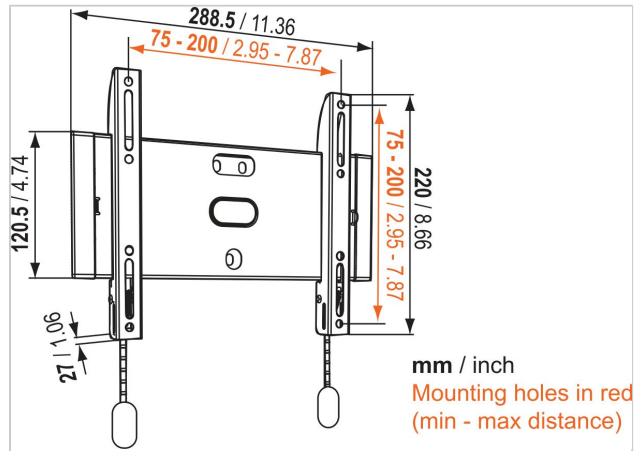

The BASE series: strong and simple

By choosing a BASE series wall mount, you choose a solid, secure solution for mounting your TV on the wall. A sturdy lock release feature clicks your TV safely into the bracket. Mounting the BASE 05 S is easy, as it comes with clear mounting instructions and all the mounting materials you need. Want to reduce reflections in your TV? Are you fed up with that nasty glare from the evening sun? Try our tilting TV wall brackets to reduce reflections and glare.