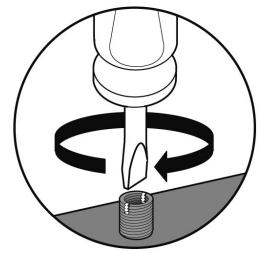

PFA 9100 Insert kit M5 to M8

The PFA 9100 is an M5/ M8 insert set that can be used to reduce M8 holes in a display to M5.

PFA 9100 Insert kit M5 to M8

Specifications

| | |
|----------------------|---------------|
| Article number (SKU) | 7295034 |
| Colour | Silver |
| EAN single box | 8712285317408 |
| Guarantee | 5 years |