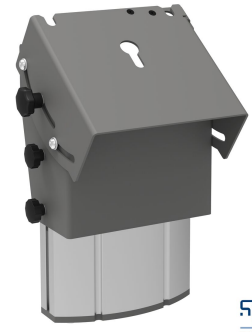

## S063.0500 Display Stage Stand, 350mm

**This display podium stand with short column and low stand are very suitable if you want to place a display just above the floor. Combine with any floor plate**

The set consists of a short column topped by a specific head. You can combine this product with any floor plate from the SmartMetals line.

**Smart  
metals**  
MOUNTING SOLUTIONS

## S063.0500 Display Stage Stand, 350mm

Smart  
metals  
HEATING SOLUTIONS

## Specifications

|                         |                |
|-------------------------|----------------|
| Max. screen size (inch) | 65             |
| Max. weight load (kg)   | 85             |
| Max. weight load (Lbs)  | 187.39         |
| Tilt                    | Tilt +35°/+55° |
| Height                  | 333            |
| Article number (SKU)    | S063.0500      |
| EAN single box          | 8718868872609  |
| Colour                  | Silver         |
| Guarantee               | 5 years        |