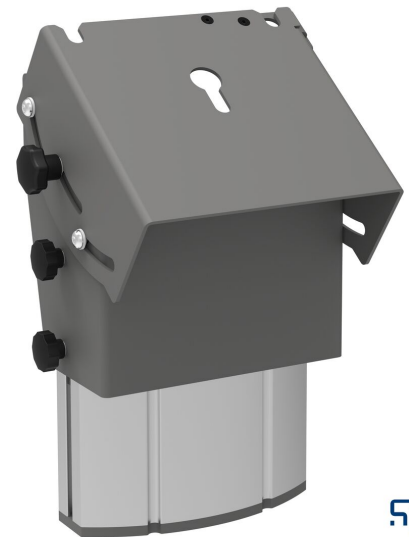

## S063.0500 Display Stage Stand, 350mm

**This display podium stand with short column and low stand are very suitable if you want to place a display just above the floor. Combine with any floor plate**

The set consists of a short column topped by a specific head. You can combine this product with any floor plate from the SmartMetals line.

**Smart  
metals**  
MOUNTING SOLUTIONS

## S063.0500 Display Stage Stand, 350mm

Smart  
metals  
HEATING SOLUTIONS

## Specifications

|                         |                |
|-------------------------|----------------|
| Max. screen size (inch) | 65             |
| Max. weight load (kg)   | 85             |
| Max. weight load (Lbs)  | 187.39         |
| Tilt                    | Tilt +35°/+55° |
| Height                  | 333            |
| Article number (SKU)    | S063.0500      |
| EAN single box          | 8718868872609  |
| Colour                  | Silver         |
| Guarantee               | 5 years        |