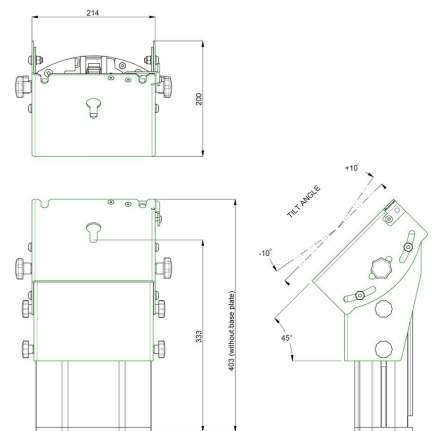

## S063.0500 Display Stage Stand, 350mm

**This display podium stand with short column and low stand are very suitable if you want to place a display just above the floor. Combine with any floor plate**

The set consists of a short column topped by a specific head. You can combine this product with any floor plate from the SmartMetals line.

**Smart  
metals**  
MOUNTING SOLUTIONS

## S063.0500 Display Stage Stand, 350mm

Smart  
metals  
HEATING SOLUTIONS

## Specifications

|                         |                |
|-------------------------|----------------|
| Max. screen size (inch) | 65             |
| Max. weight load (kg)   | 85             |
| Max. weight load (Lbs)  | 187.39         |
| Tilt                    | Tilt +35°/+55° |
| Height                  | 333            |
| Article number (SKU)    | S063.0500      |
| EAN single box          | 8718868872609  |
| Colour                  | Silver         |
| Guarantee               | 5 years        |