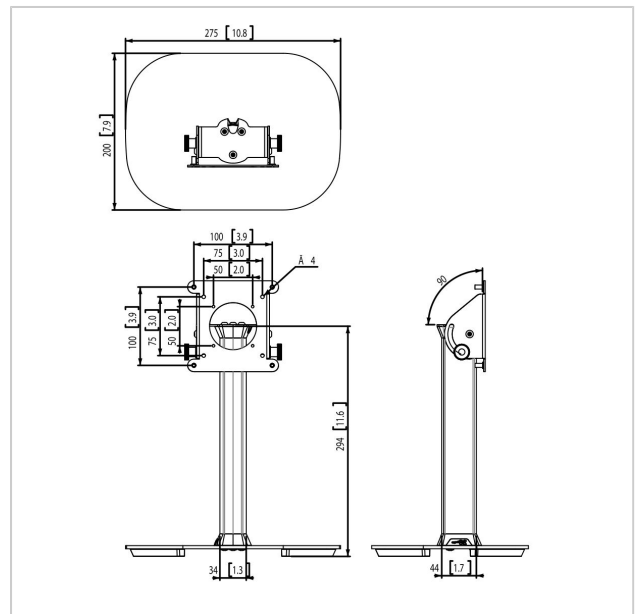

PTA 3105 Table stand with foot plate

Article number (SKU) 7493150
 Colour Black

Key Benefits

- Stylish high-end design
- Cable management
- Theft prevention

PTA 3105 is a table stand designed to be used in combination with the Vogel's PTS secure tablet enclosures.

The PTS tablet enclosure is secured to the table stand with screws inside the tablet enclosure. The stand consists of a stylish aluminium pole with an integrated cable management system and a stable steel baseplate. The tilt angle is adjustable between 0-90 degrees.

PTA 3105 Table stand with foot plate

www.vogels.com

VOGEL'S HOLDING BV 2019 (c) All rights reserved.
Subject to printing errors, technical and price amendments.
Date: 2019-05-17

Specifications

Product type number	PTA 3105
Article number (SKU)	7493150
Colour	Black
EAN single box	8712285334764
Height	300
TÜV certified	Yes
Tilt	Tilt up to 90°
Guarantee	5 years
Max. weight load (kg)	3
Max. height of interface (mm)	120
Max. width of interface (mm)	120
Max. distance to floor - center display (mm)	260
Max. screen size (inch)	26
Min. screen size (inch)	7
Universal or fixed hole pattern	Fixed