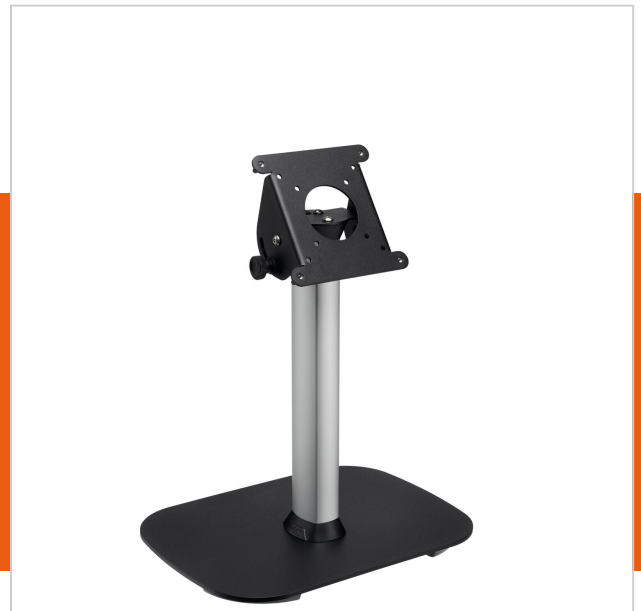

PTA 3105 Table stand with foot plate

Article number (SKU) 7493150
 Colour Black

Key Benefits

- Stylish high-end design
- Cable management
- Theft prevention

PTA 3105 is a table stand designed to be used in combination with the Vogel's PTS secure tablet enclosures.

The PTS tablet enclosure is secured to the table stand with screws inside the tablet enclosure. The stand consists of a stylish aluminium pole with an integrated cable management system and a stable steel baseplate. The tilt angle is adjustable between 0-90 degrees.

PTA 3105 Table stand with foot plate

www.vogels.com

VOGEL'S HOLDING BV 2019 (c) All rights reserved.
Subject to printing errors, technical and price amendments.
Date: 2019-05-17

Specifications

Product type number	PTA 3105
Article number (SKU)	7493150
Colour	Black
EAN single box	8712285334764
Height	300
TÜV certified	Yes
Tilt	Tilt up to 90°
Guarantee	5 years
Max. weight load (kg)	3
Max. height of interface (mm)	120
Max. width of interface (mm)	120
Max. distance to floor - center display (mm)	260
Max. screen size (inch)	26
Min. screen size (inch)	7
Universal or fixed hole pattern	Fixed