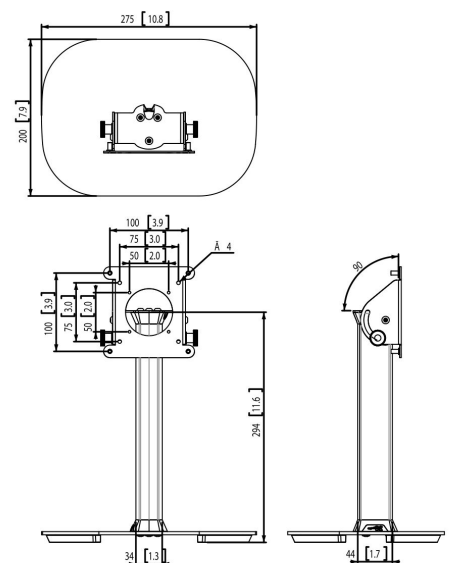

PTA 3105 Tablet Table Stand with foot plate

PTA 3105 is a table stand designed to be used in combination with the Vogel's PTS secure tablet enclosures.

PTA 3105 Tablet Table Stand with foot plate

Specifications

Article number (SKU)	7493150
Colour	Black
EAN single box	8712285334764
Height	300
TÜV certified	Yes
Tilt	Tilt up to 90°
Guarantee	5 years
Max. weight load (kg/Lbs)	3 / 6.61
Max. height of interface (mm)	120
Max. width of interface (mm)	120
Cable management	Integrated cable management
Max. distance to floor - center display (mm)	260
Max. screen size (inch)	26
Min. screen size (inch)	7
Universal or fixed hole pattern	Fixed