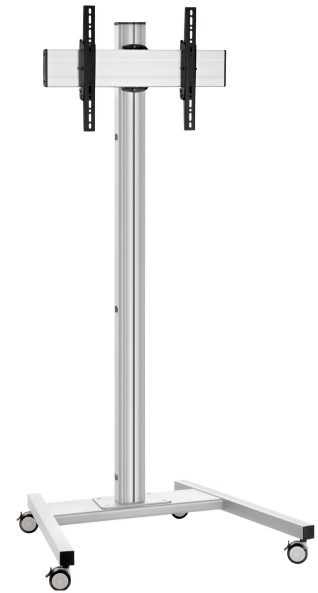

T2044S Display Trolley

Key Benefits

- Stylish high-end design
- Cable management
- Quick and easy installation

Trolley kit T2044

Max. screen size: 65" Max. fitment (VESA): 400x400 Max. load: 60 kg - 132 lbs Kit consists of: • 1x PFT 8520 Trolley frame • 1x PUC 2720 Pole 200 cm • 1x PFB 3405 Interface bar • 1x PFS 3304 Interface display strips

T2044S Display Trolley

Specifications

Max. screen size (inch)	65
Min. hole pattern	100mm x 100mm
Max. hole pattern	400mm x 400mm
Min. horizontal hole pattern (mm)	100
Max. horizontal hole pattern (mm)	400
Min. vertical hole pattern (mm)	100
Max. vertical hole pattern (mm)	400
Universal or fixed hole pattern	Universal
Max. height of interface (mm)	450
Max. width of interface (mm)	515
Max. distance to floor - center display (mm)	2041
Max. weight load (kg)	60
Max. weight load (Lbs)	132.28
Tilt	Tilt up to 20°
Height	2141
Width	979
Depth	821
Article number (SKU)	7953034
EAN single box	8712285333088
Colour	Silver
Certifications	TÜV
TÜV certified	Yes
Guarantee	5 years