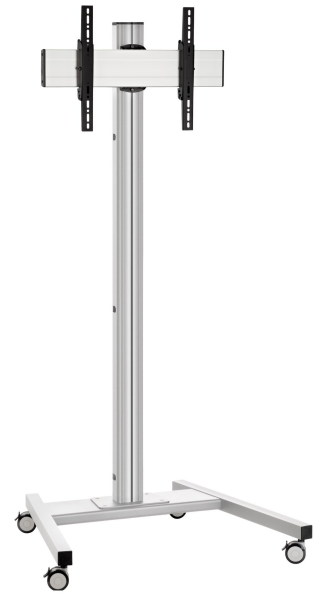

T2044S Display Trolley

Trolley kit T2044

Display size: Fitment: 400x400Max. load: 60 kg - 132 lbs Kit consists of: • 1x PFT 8520 Trolley frame • 1x PUC 2720 Pole 200 cm • 1x PFB 3405 Interface bar • 1x PFS 3304 Interface display strips

T2044S Display Trolley <65" (silver)

Specifications

Article number (SKU)	7953034
Colour	Silver
EAN single box	8712285333088
Height	2141
Width	979
Depth	821
TÜV certified	Yes
Tilt	Tilt up to 20°
Guarantee	5 years
Max. weight load (kg/Lbs)	60 / 132.28
Min. hole pattern	100mm x 100mm
Max. hole pattern	420mm x 450mm
Max. bolt size	M8
Max. height of interface (mm)	450
Max. width of interface (mm)	515
Max. distance to floor - center display (mm)	2041
Max. horizontal hole pattern (mm)	420
Max. screen size (inch)	65
Max. vertical hole pattern (mm)	450
Min. horizontal hole pattern (mm)	100
Min. vertical hole pattern (mm)	100
Universal or fixed hole pattern	Universal