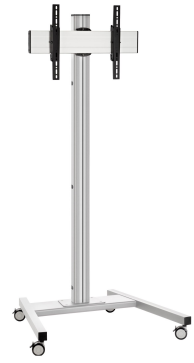

T2044S Display Trolley

Key Benefits

- Stylish high-end design
- Cable management
- Quick and easy installation

Trolley kit T2044

Max. screen size: 65" Max. fitment (VESA): 400x400 Max. load: 60 kg - 132 lbs Kit consists of: • 1x PFT 8520 Trolley frame • 1x PUC 2720 Pole 200 cm • 1x PFB 3405 Interface bar • 1x PFS 3304 Interface display strips

T2044S Display Trolley

Specifications

Max. screen size (inch)	65
Min. hole pattern	100mm x 100mm
Max. hole pattern	400mm x 400mm
Min. horizontal hole pattern (mm)	100
Max. horizontal hole pattern (mm)	400
Min. vertical hole pattern (mm)	100
Max. vertical hole pattern (mm)	400
Universal or fixed hole pattern	Universal
Max. height of interface (mm)	450
Max. width of interface (mm)	515
Max. distance to floor - center display (mm)	2041
Max. weight load (kg)	60
Max. weight load (Lbs)	132.28
Tilt	Tilt up to 20°
Height	2141
Width	979
Depth	821
Article number (SKU)	7953034
EAN single box	8712285333088
Colour	Silver
Certifications	TÜV
TÜV certified	Yes
Guarantee	5 years