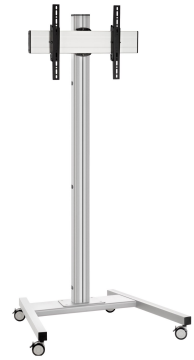

T2044S Display Trolley

Trolley kit T2044

Display size: Fitment: 400x400Max. load: 60 kg - 132 lbs Kit consists of: • 1x PFT 8520 Trolley frame • 1x PUC 2720 Pole 200 cm • 1x PFB 3405 Interface bar • 1x PFS 3304 Interface display strips

T2044S Display Trolley <65" (silver)

Specifications

Article number (SKU)	7953034
Colour	Silver
EAN single box	8712285333088
Height	2141
Width	979
Depth	821
TÜV certified	Yes
Tilt	Tilt up to 20°
Guarantee	5 years
Max. weight load (kg/Lbs)	60 / 132.28
Min. hole pattern	100mm x 100mm
Max. hole pattern	420mm x 450mm
Max. bolt size	M8
Max. height of interface (mm)	450
Max. width of interface (mm)	515
Max. distance to floor - center display (mm)	2041
Max. horizontal hole pattern (mm)	420
Max. screen size (inch)	65
Max. vertical hole pattern (mm)	450
Min. horizontal hole pattern (mm)	100
Min. vertical hole pattern (mm)	100
Universal or fixed hole pattern	Universal