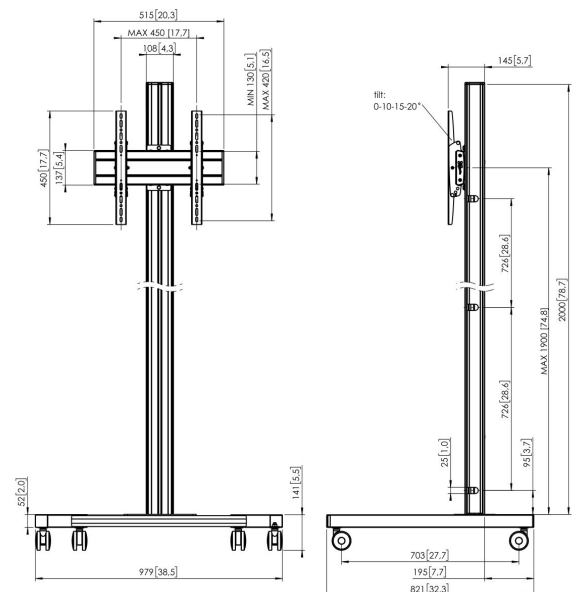

T2044S Display Trolley

Key Benefits

- Stylish high-end design
- Cable management
- Quick and easy installation

Trolley kit T2044

Max. screen size: 65" Max. fitment (VESA): 400x400 Max. load: 60 kg - 132 lbs Kit consists of: • 1x PFT 8520 Trolley frame • 1x PUC 2720 Pole 200 cm • 1x PFB 3405 Interface bar • 1x PFS 3304 Interface display strips

T2044S Display Trolley

Specifications

Max. screen size (inch)	65
Min. hole pattern	100mm x 100mm
Max. hole pattern	400mm x 400mm
Min. horizontal hole pattern (mm)	100
Max. horizontal hole pattern (mm)	400
Min. vertical hole pattern (mm)	100
Max. vertical hole pattern (mm)	400
Universal or fixed hole pattern	Universal
Max. height of interface (mm)	450
Max. width of interface (mm)	515
Max. distance to floor - center display (mm)	2041
Max. weight load (kg)	60
Max. weight load (Lbs)	132.28
Tilt	Tilt up to 20°
Height	2141
Width	979
Depth	821
Article number (SKU)	7953034
EAN single box	8712285333088
Colour	Silver
Certifications	TÜV
TÜV certified	Yes
Guarantee	5 years