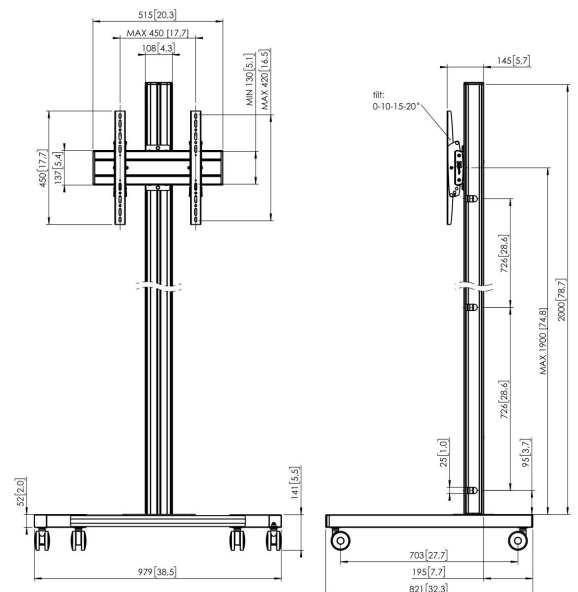

T2044S Display Trolley

Trolley kit T2044

Display size: Fitment: 400x400Max. load: 60 kg - 132 lbs Kit consists of: • 1x PFT 8520 Trolley frame • 1x PUC 2720 Pole 200 cm • 1x PFB 3405 Interface bar • 1x PFS 3304 Interface display strips

T2044S Display Trolley <65" (silver)

Specifications

Article number (SKU)	7953034
Colour	Silver
EAN single box	8712285333088
Height	2141
Width	979
Depth	821
TÜV certified	Yes
Tilt	Tilt up to 20°
Guarantee	5 years
Max. weight load (kg/Lbs)	60 / 132.28
Min. hole pattern	100mm x 100mm
Max. hole pattern	420mm x 450mm
Max. bolt size	M8
Max. height of interface (mm)	450
Max. width of interface (mm)	515
Max. distance to floor - center display (mm)	2041
Max. horizontal hole pattern (mm)	420
Max. screen size (inch)	65
Max. vertical hole pattern (mm)	450
Min. horizontal hole pattern (mm)	100
Min. vertical hole pattern (mm)	100
Universal or fixed hole pattern	Universal