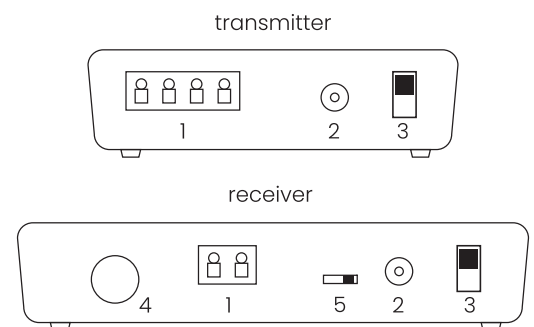

### Connections

Interface audio input	Speaker connection (L/R)
Interface audio output	Speaker connection (R-Mono-L)

### General

Dimensions (h x w x d)	30 x 120 x 82 mm (transmitter), 35 x 155 x 110 mm (receiver)
Weight	100 g (transmitter), 200 g (receiver)
Linking (pairing)	Automatic
Power consumption	0.5 W (transmitter) and 63 W (receiver) maximum continuously
Standby power consumption	0.08 W (receiver)

## Connections

- 1 Speaker cable connections
- 2 DC power
- 3 On/off button
- 4 Volume control
- 5 Output select