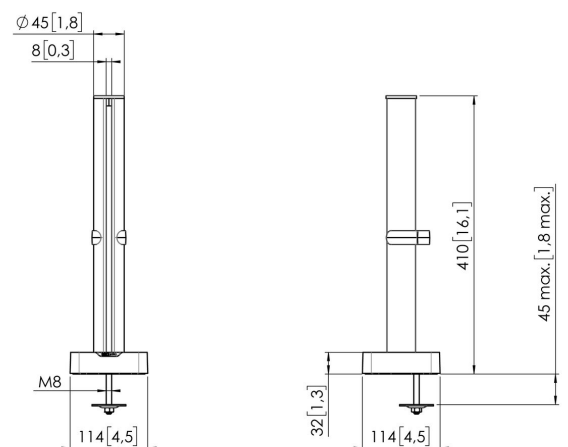

## MOMO C140 Base with Pole Component, for Motion and Motion Plus, 40 cm (black)

### Største fordele

Build your ideal monitor arm The MOMO C140 Base with Pole Component, 40 cm, is part of MOMO Motion and Motion+. Specially designed for desk mounting. Endless possibilities Create a multi-monitor set-up with just a few components. Including both straight and angled positions. MOMO monitor arm accessories and components are installed using just one allen (hex) key, cleverly integrated into the product. So you'll always have the right tool at hand.

### Specifikationer

Varenummer	7161400
Farve	Sort
EAN enkelt pakke	8712285354069
Højde	410
Bredde	114
Dybde	114
TÜV-certificeret	Ja
Garanti	10 år

VOGEL'S HOLDING BV (©)

All rights reserved.  
Subject to printing errors,  
technical and price  
amendments.