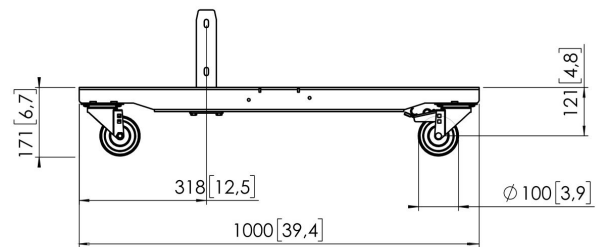

## PFT 8920 Video Wall Trolley base

The PFT 8920 is a part of the universal video wall Connect-it system. Thanks to the modularity you can create your own video wall trolley.

# Specifications

|  |                |
|--|----------------|
| Article number (SKU)                             | 7289200        |
| Colour   | Black          |
| EAN single box                                   | 8712285336645  |
| Height   | 171            |
| Length   | 1000           |
| Width  | 100            |
| TÜV certified                                    | Yes            |
| Guarantee  | 5 years        |
| Max. weight load (kg/Lbs)                        | 202.5 / 446.44 |
| Adjustable height                                | False          |
| Distance between the support points of base (mm) | 796            |