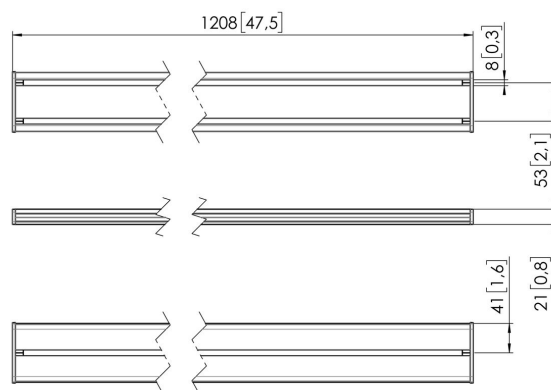

## MOMO C412 Interface Bar Component, 120 cm (black)

### Største fordele

Build your ideal monitor arm The MOMO C412 Interface Bar Component, 120 cm, is part of MOMO Motion and Motion +. Specially designed for optimal monitor alignment. Endless possibilities Create a multi-monitor set-up with just a few components. Including both straight and angled positions. MOMO monitor arm accessories and components are installed using just one allen (hex) key, cleverly integrated into the product. So you'll always have the right tool at hand.

### Specifikationer

Varenummer	7164120
Farve	Sort
EAN enkelt pakke	8712285354588
Højde	81
Længde	1208
Dybde	21
TÜV-certificeret	Ja
Garanti	10 år

VOGEL'S HOLDING BV (©)

All rights reserved.  
Subject to printing errors,  
technical and price  
amendments.