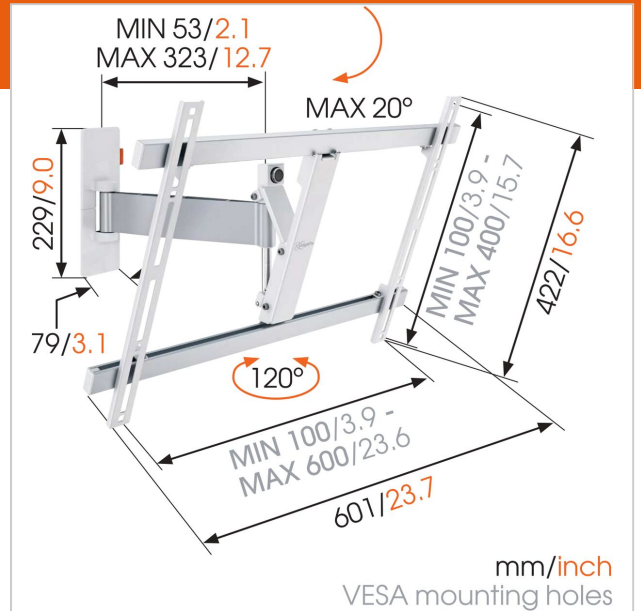

WALL 2325 Full-Motion TV Wall Mount (white)

Article number (SKU)
Colour

8352081
White

Key Benefits

- Easily level your TV even after installation
- Guide your cables
- Simply Smart Value: Great comfort for an affordable price
- Smoothly turn your TV up to 120°
- Tilt (up to 20°) to avoid reflections

For large TVs up to 65 inch (165 cm)

The WALL 2325 TV wall mount is suitable for 40 to 65 inch (101 to 165 cm) TVs. It provides safe and secure mounting for TVs up to 30 kg (66 lbs). Get the perfect viewing angle. Place a TV in a handy spot on the wall or in a corner of your bedroom, dining room or a kid's room with the WALL 2325 TV wall mount. Easily swing your TV away from the wall and tilt it up or down for the perfect view.

The WALL series: simply smart value

Vogel's designers drew upon over 40 years of highly durable Dutch design for the audiovisual market when they developed the clean and modern brackets of the WALL series. This resulted in affordable, smart wall brackets backed by a lifetime guarantee. Simply smart value. Want a great angle from any position? Need a perfect viewing angle, no matter where you are in the room? Take a look at our full-motion TV wall brackets, which turn up to 180°.

WALL 2325 Full-Motion TV Wall Mount (white)

www.vogels.com

VOGEL'S HOLDING BV 2019 (c) All rights reserved.
Subject to printing errors, technical and price amendments.
Date: 2019-06-25

Specifications

Product type number	WALL 2325
Article number (SKU)	8352081
Colour	White
EAN single box	8712285325502
Product size	L
Tilt	Tilt up to 20°
Turn	Motion (up to 120°)
Guarantee	Lifetime
Min. screen size (inch)	40
Max. screen size (inch)	65
Min. hole pattern	100mm x 100mm
Max. hole pattern	600mm x 400mm
Max. bolt size	M8
Max. height of interface (mm)	422
Max. width of interface (mm)	601
Max. distance to the wall (mm)	320
Min. distance to the wall (mm)	55
Universal or fixed hole pattern	Universal