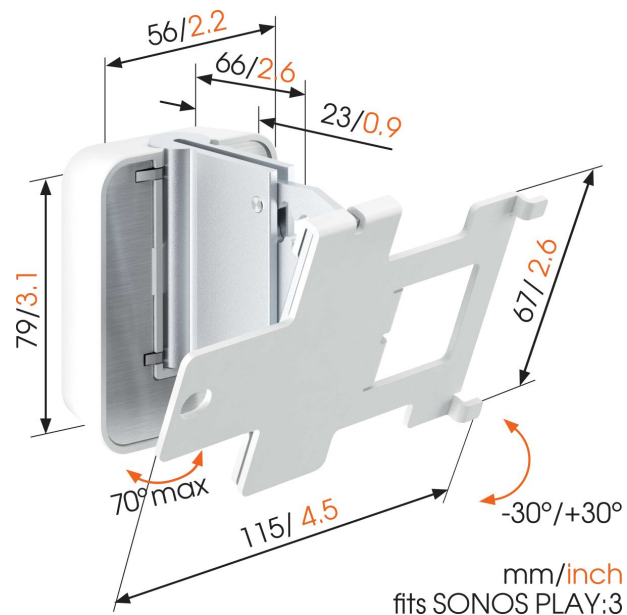

SOUND 4203 Speaker Wall Mount for SONOS PLAY:3 (white)

Key Benefits

- Can be positioned horizontally or vertically
- Create the best listening position
- Easily adjust your speaker angle with one hand
- Integrated spirit level

Get more out of your Sonos PLAY:3

Integrate your Sonos PLAY:3 speaker seamlessly into your interior design by mounting it anywhere on your wall with the Vogel's SOUND 4203 wall mount. Mount your speaker vertically or horizontally, in any convenient spot - with the wide turn (70°) and tilt (30° up and down) capacity of the mount, you can always angle your speaker to provide the best acoustics. The low-profile wall mount provides secure support for your Sonos PLAY:3 and comes in black or white to match the colour of your speaker. Installing the mount perfectly straight is a breeze, thanks to the integrated spirit level.

SOUND 4203 Speaker Wall Mount for SONOS PLAY:3 (white)

Specifications

Article number (SKU)	8152031
Colour	White
EAN single box	8712285329685
TÜV certified	Yes
Guarantee	5 years
Certifications	TÜV
Awards	Good Industrial Design Award
Max. thickness desk	Good Industrial Design Award