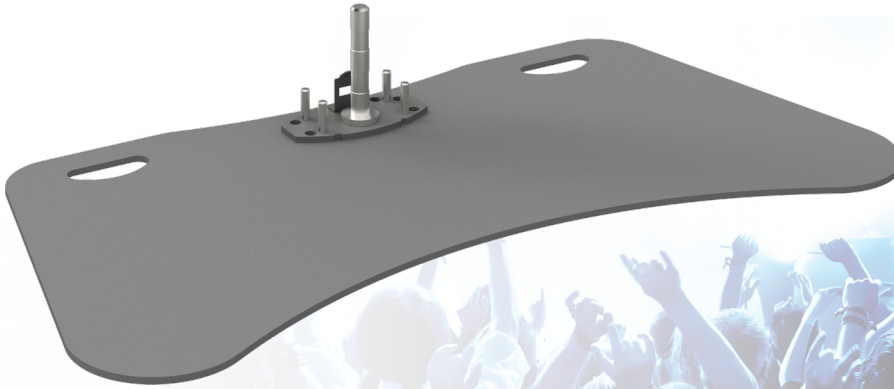

Base plate max. 65 inch

063.3010 Base plate up to 90 inch, 85 kg, single construction (with pin)

For the customer who wishes to be flexible with the SmartMetals stands it is possible to exchange base plates.

Base plate max. 65 inch

Features

Weight: 34.40 kg
Colour: Dark grey

Maximum load: 85 kg
Mobile / fixed: Fixed