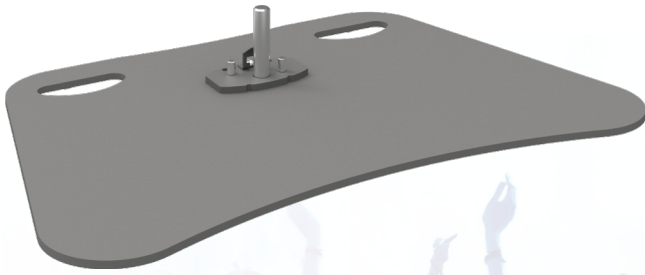

Base plate (Light Series)

**063.8055** Base plate (Light Series) with pin

## Base plate (Light Series)

### Features

**Weight:** 14.00 kg  
**Colour:** Dark grey

**Other information:** Suitable for light series stands