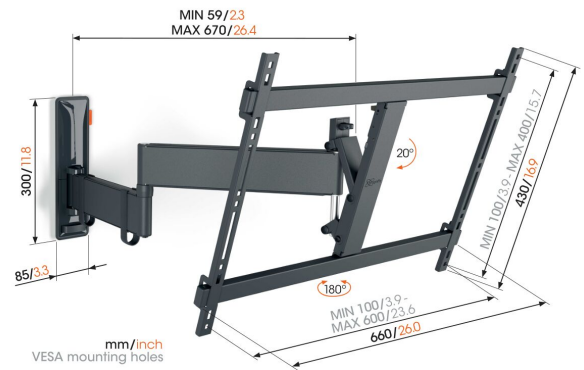

## TVM 3645 Full-Motion TV Wall Mount (black)

### Key Benefits

- Smooth OneFinger™ Movement
- Keep your TV always level (horizontally and vertically)
- Cable clips included: Guide your cables from TV to wall
- Easily lock and release with TiltAnchor™
- Turn your TV up to 180° thanks to long arms of 67 cm

### Stylish and safe: full-motion TV wall mount for TVs from 40 to 77 inches

With this stylish COMFORT Full-Motion+ TV wall mount, you can enjoy your large TV to the max. The wall mount can turn up to 180° and tilt up to 20° for optimal viewing comfort. It is designed for intensive use, so it is ideal for families with children. Your TV is guaranteed to be mounted safely and securely. The wall mount is suitable for TVs from 40 to 77 inches and weighing up to 35 kg.

### Specifications

Article number (SKU)	3836450
Colour	Black
EAN single box	8712285347887
Product size	L
TÜV certified	Yes
Tilt	Tilt up to 20°
Turn	Up to 180°
Guarantee	10 years
Min. screen size (inch)	40
Max. screen size (inch)	77
Max. weight load (kg)	35
Min. hole pattern	100mm x 100mm
Max. hole pattern	600mm x 400mm
Max. bolt size	M8
Max. height of interface (mm)	430
Max. width of interface (mm)	660
Cable management	Cable clips
Max. distance to the wall (mm)	670
Min. distance to the wall (mm)	59
Number of pivot points	3
Spirit level included	Yes
Universal or fixed hole pattern	Universal