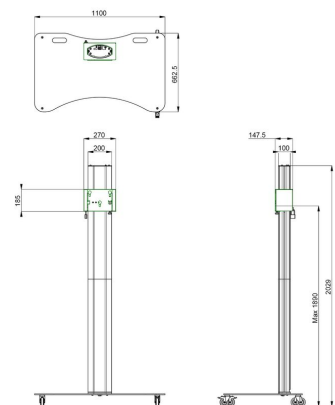

S062.3500 Display Trolley

Discover the ultimate solution for the rental sector: our divisible trolley floor stand. In single version. A perfect match for the rental industry and locations where speed in assembly and disassembly is crucial.

**Smart
metals**
MOUNTING SOLUTIONS

S062.3500 Display Trolley

Specifications

Max. screen size (inch)	90
Max. distance to floor - center display (mm)	1890
Max. weight load (kg)	85
Max. weight load (Lbs)	187.39
Height	2029
Width	1100
Depth	663
Article number (SKU)	S062.3500
EAN single box	8718868874214
Colour	Silver
Guarantee	5 years