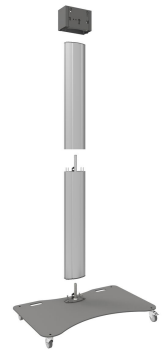

S062.3500 Display Trolley

Discover the ultimate solution for the rental sector: our divisible trolley floor stand. In single version. A perfect match for the rental industry and locations where speed in assembly and disassembly is crucial.

**Smart
metals**
MOUNTING SOLUTIONS

S062.3500 Display Trolley

Specifications

Max. screen size (inch)	90
Max. distance to floor - center display (mm)	1890
Max. weight load (kg)	85
Max. weight load (Lbs)	187.39
Height	2029
Width	1100
Depth	663
Article number (SKU)	S062.3500
EAN single box	8718868874214
Colour	Silver
Guarantee	5 years