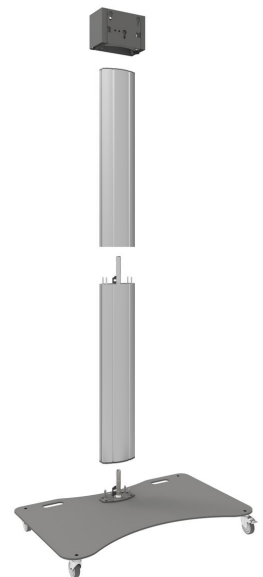

S062.3500 Display Trolley

Discover the ultimate solution for the rental sector: our divisible trolley floor stand. In single version. A perfect match for the rental industry and locations where speed in assembly and disassembly is crucial.

**Smart
metals**
MOUNTING SOLUTIONS

S062.3500 Display Trolley

Specifications

Max. screen size (inch)	90
Max. distance to floor - center display (mm)	1890
Max. weight load (kg)	85
Max. weight load (Lbs)	187.39
Height	2029
Width	1100
Depth	663
Article number (SKU)	S062.3500
EAN single box	8718868874214
Colour	Silver
Guarantee	5 years