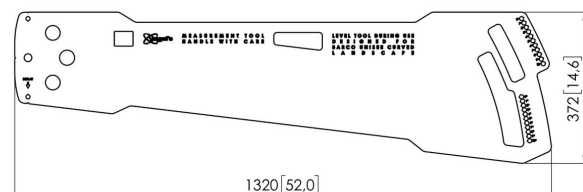

PFA 9140 Barco UniSee Spacer curved landscape Video Wall 0-10 degree

By the use of the PFA 9140 spacer Barco UniSee displays (landscape orientation) can be installed as a curved video wall. The spacer can be used in fixed angles from 0 - 10 degree.

PFA 9140 Barco UniSee Spacer curved landscape Video Wall 0-10 degree

Specifications

Article number (SKU)	7291404
Colour	Stainless Steel
EAN single box	8712285343025
Guarantee	5 years

VOGEL'S HOLDING BV (©)