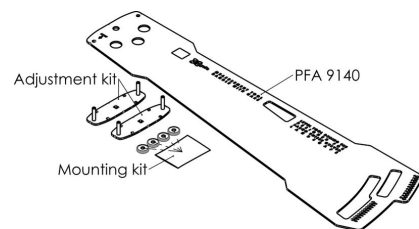

PFA 9140 Barco UniSee Spacer curved landscape Video Wall 0-10 degree

By the use of the PFA 9140 spacer Barco UniSee displays (landscape orientation) can be installed as a curved video wall. The spacer can be used in fixed angles from 0 - 10 degree.

PFA 9140 Barco UniSee Spacer curved landscape Video Wall 0-10 degree

Specifications

Article number (SKU)	7291404
Colour	Stainless Steel
EAN single box	8712285343025
Guarantee	5 years

VOGEL'S HOLDING BV (©)