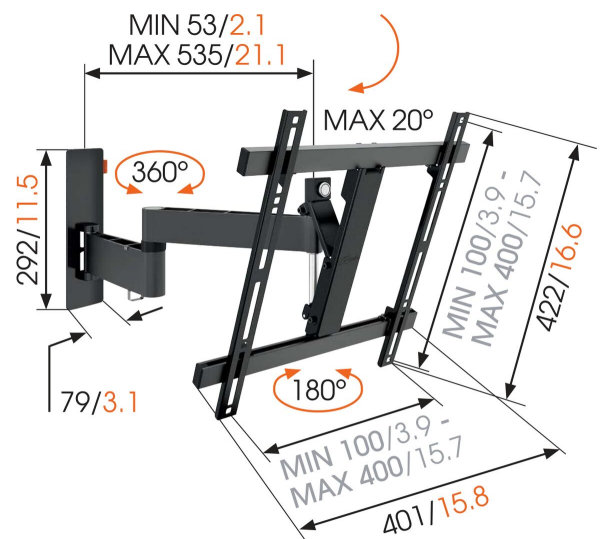

WALL 2245 Full-Motion TV Wall Mount (black)

For TVs up to 55 inch (140 cm)

The WALL 2245 TV wall mount is suitable for 32 to 55 inch (81 to 140 cm) TVs. This sturdy mount supports up to 20 kg (44 lbs). Flexible viewing from anywhere in the room. Now you can enjoy watching TV from different places with the WALL 2245 full-motion mount from Vogel's. The perfect view from the dining area and from the nearby living room. A great way to see your favourite TV show from a variety of places.

mm/inch
VESA mounting holes

WALL 2245 Full-Motion TV Wall Mount (black)

Specifications

Article number (SKU)	8353070
Colour	Black
EAN single box	8712285324420
Product size	M
Tilt	Tilt up to 20°
Turn	Full motion (up to 180°)
Guarantee	Lifetime
Min. screen size (inch)	32
Max. screen size (inch)	55
Min. hole pattern	100mm x 100mm
Max. hole pattern	400mm x 400mm
Max. bolt size	M8
Max. height of interface (mm)	422
Max. width of interface (mm)	402
Certifications	TÜV
Max. distance to the wall (mm / inch)	540 / 21.26
Min. distance to the wall (mm / inch)	55 / 2.17
Universal or fixed hole pattern	Universal