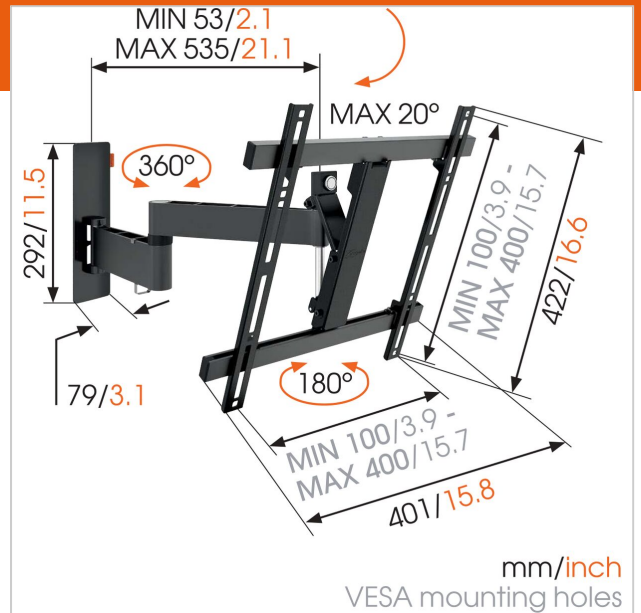

WALL 2245 Full-Motion TV Wall Mount (black)

Article number (SKU)
Colour

8353070
Black

Key Benefits

- Easily level your TV even after installation
- Guide your cables
- Simply Smart Value: Great comfort for an affordable price
- Smoothly turn your TV up to 180°
- Tilt (up to 20°) to avoid reflections

For TVs up to 55 inch (140 cm)

The WALL 2245 TV wall mount is suitable for 32 to 55 inch (81 to 140 cm) TVs. This sturdy mount supports up to 20 kg (44 lbs). Flexible viewing from anywhere in the room. Now you can enjoy watching TV from different places with the WALL 2245 full-motion mount from Vogel's. The perfect view from the dining area and from the nearby living room. A great way to see your favourite TV show from a variety of places.

The WALL series: simply smart value

Vogel's designers drew upon over 40 years of highly durable Dutch design for the audiovisual market when they developed the clean and modern brackets of the WALL series. This resulted in affordable, smart wall brackets backed by a lifetime guarantee. Simply smart value. Want to hide unsightly cables? Vogel's offers several cable cover options to conceal your cables and match your wall mount. Read more at the TV mounting accessories page.