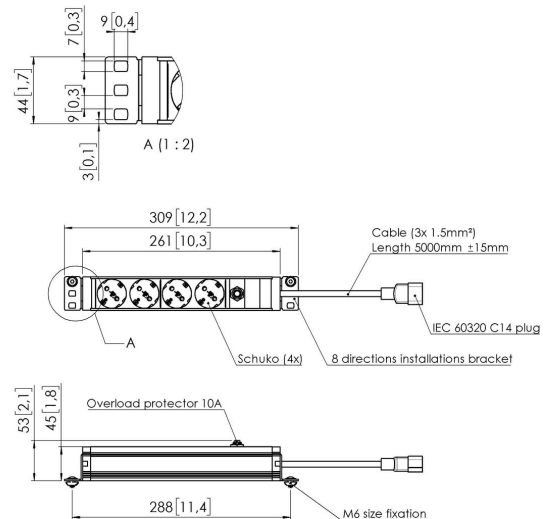

RISE A 152 Socket block with bracket for RISE display lifts

The RISE A 152 socket block can be used to connect up to four devices to your RISE display lift. The four power sockets make it possible to connect and conceal all your peripherals behind the screen. This socket block is equipped with four sockets and is suitable for 240V EU plugs.

RISE A 152 Socket block with bracket for RISE display lifts

Specifications

Article number (SKU)	7301520
EAN single box	8712285407321
Colour	Black
Certifications	CE
Guarantee	5 years

VOGEL'S HOLDING BV (©)