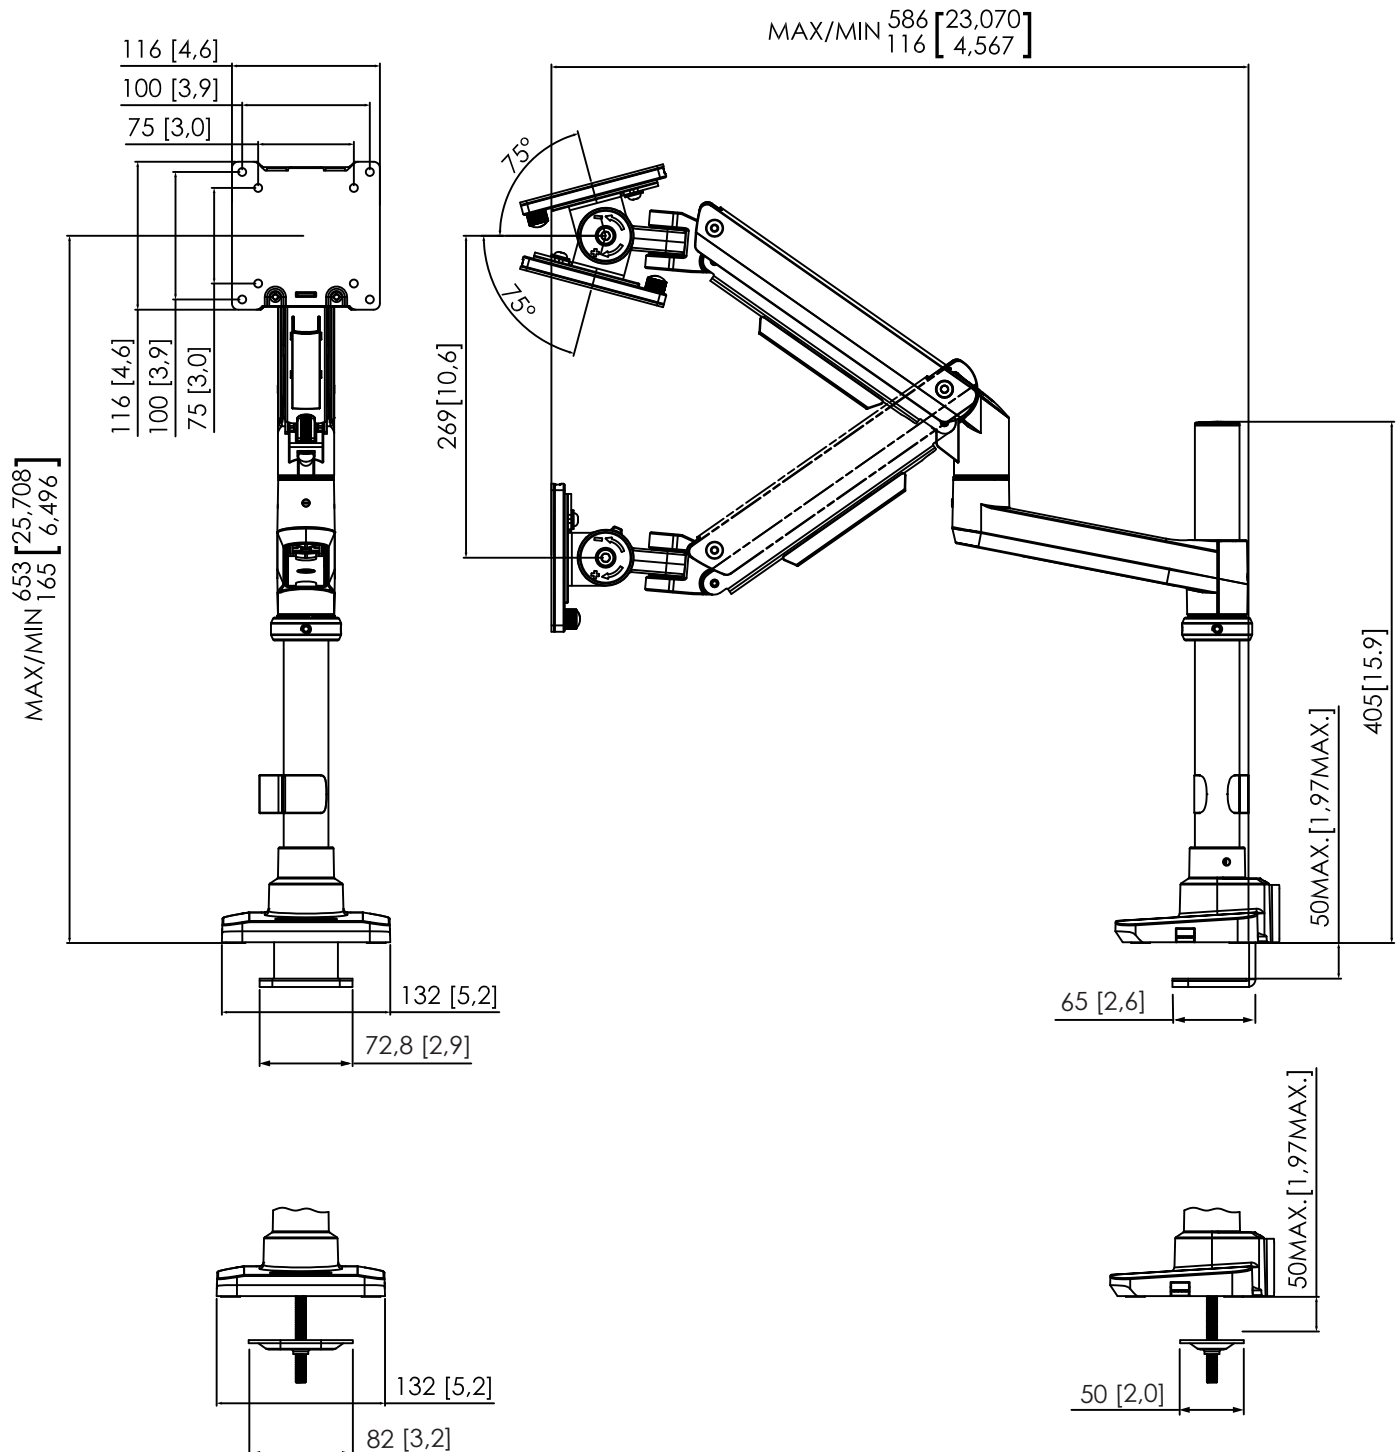

Product data sheet

M3021

Dimensions in mm [inch]

Max weight: 20 kg

Note: This document and specifications herein are confidential and the exclusive property of Vogel's Products b.v. Neither this design nor any information contained in this drawing may be reproduced or disclosed to others without written consent of Vogel's Products b.v. The design and information will not be reproduced, copied or used, either in part or in its entirety, as the basis for the manufacture or sale of items without written permission.
Warning: Please study all instructions and illustrations carefully before installation.
 Information in this document is subject to change without further notice.