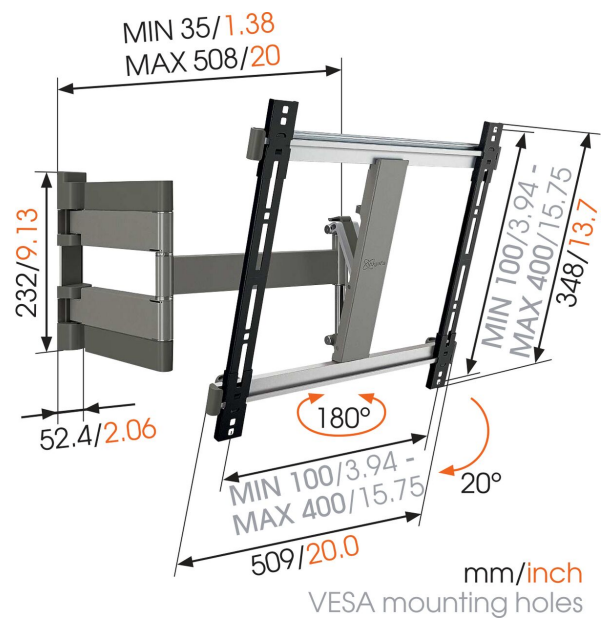

## THIN 245 UltraThin Full-Motion TV Wall Mount (black)

Entertain to the max by mounting your flat screen TV on the THIN 245 UltraThin wall mount. It gives you the ultimate viewing flexibility for your bedroom, living room, children's room and kitchen. This wall mount easily turns your TV up to 180 degrees (90 degrees left and 90 degrees right) and tilts your screen up to 20 degrees forward for convenient viewing, anywhere in the room. This mount is part of the Vogel's TURN products.

## THIN 245 UltraThin Full-Motion TV Wall Mount (black)

# Specifications

Article number (SKU)	8392452
Colour	Grey
EAN single box	8712285319563
Product size	M
TÜV certified	Yes
Tilt	Tilt up to 20°
Turn	Full motion (up to 180°)
Guarantee	Lifetime
Min. screen size (inch)	26
Max. screen size (inch)	55
Max. weight load (kg/Lbs)	18 / 39.68
Min. hole pattern	50mm x 50mm
Max. hole pattern	400mm x 400mm
Max. bolt size	M8
Max. height of interface (mm)	348
Max. width of interface (mm)	509
Certifications	TÜV
Max. distance to the wall (mm / inch)	508 / 20.00
Min. distance to the wall (mm / inch)	35 / 1.38
Number of pivot points	3
Spirit level included	Yes
Universal or fixed hole pattern	Universal