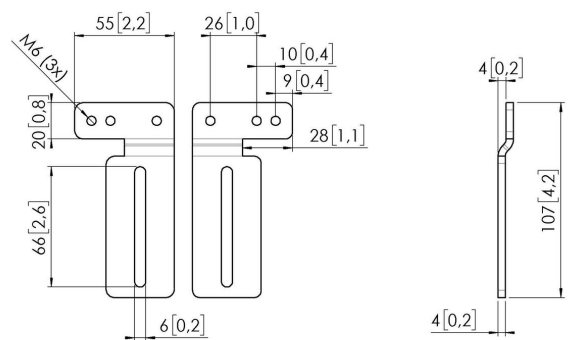

RISE A 163 Flexible (stud) wall mounts for RISE 200X display lifts (white)

The RISE A 163 flexible (stud) wall mounts can be used to position the RISE 200X display lift anywhere, especially where an electrical outlet, uneven wall or cable cover mount would usually make this difficult. This accessory is available in white and black.

RISE A163 Flexible (stud) wall mounts for RISE 200X display lifts (white)

Specifications

Adjustable depth	Yes
Adjustable height	Yes
Article number (SKU)	7301631
EAN single box	8712285407369
Colour	White
Certifications	CE TÜV 5
TÜV certified	Yes
Guarantee	5 years