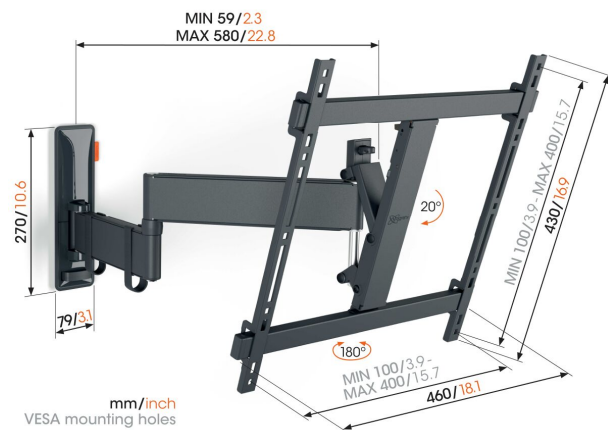

TVM 3441 Full-Motion TV Wall Mount (black)

Key Benefits

- Smooth OneFinger™ Movement - Thanks to coated bearings and precision steel shafts
- Keep your TV always level (horizontally and vertically)
- Cable clips included: Guide your cables from TV to wall
- Easily lock and release with TiltAnchor™
- Turn your TV up to 180° thanks to long arms of 58 cm

Stylish and safe: full-motion TV wall mount for TVs from 32 to 65 inches

Would you like to enjoy your TV optimally from anywhere in the room? And are you therefore looking for a stylish but sturdy TV wall mount so that your TV is secure? This COMFORT Full-Motion+ TV wall mount is perfect for you. You can turn the wall mount up to 180° and tilt it up to 20°. The wall mount is suitable for TVs from 32 to 65 inches and weighing up to 25 kg.

TVM 3441 Full-Motion TV Wall Mount (black)

Specifications

Article number (SKU)	3834410
Colour	Black
EAN single box	8712285350306
Product size	M
Height	430
Width	460
TÜV certified	Yes
Tilt	Tilt up to 20°
Turn	Up to 180°
Guarantee	10 years
Min. screen size (inch)	32
Max. screen size (inch)	65
Max. weight load (kg)	25
Min. hole pattern	100mm x 100mm
Max. hole pattern	400mm x 400mm
Max. bolt size	M8
Max. height of interface (mm)	430
Max. width of interface (mm)	460
Cable management	Cable clips
Max. distance to the wall (mm)	580
Max. horizontal hole pattern (mm)	400
Max. vertical hole pattern (mm)	400
Min. distance to the wall (mm)	59
Number of pivot points	3
Spirit level included	Yes
Universal or fixed hole pattern	Universal