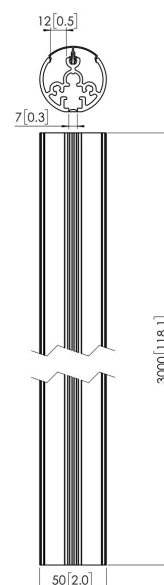

PUC 2130 Pole 300 cm

The PUC 2130 is an 300 cm pole and is a part of the modular Connect-it system with which you can create your own ceiling solution for small- to medium-sized displays.

PUC 2130 Pole 300 cm

Specifications

Article number (SKU)	7221304
Colour	Silver
EAN single box	8712285317187
Length	3000
TÜV certified	Yes
Guarantee	5 years
Max. weight load (kg/Lbs)	30 / 66.14
Back-to-back displays	False

VOGEL'S HOLDING BV (©)