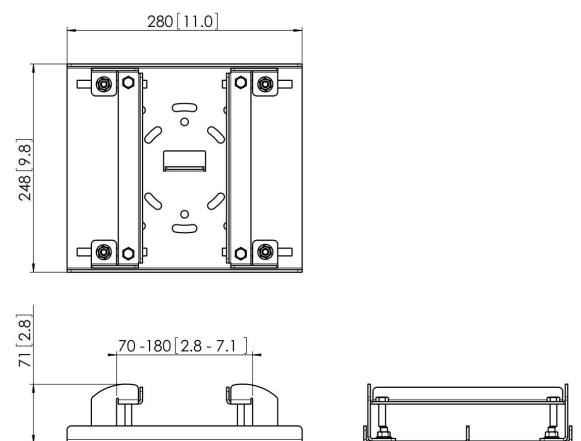

## PUA 9505 Girder / H-beam clamp 70-180 mm

The PUA 9505 is part of the modular Vogel's display/projector mounting system which enables you to easily create your own (H-beam/girder) mounting solutions for medium- to large-sized displays.

## PUA 9505 Girder / H-beam clamp 70-180 mm

# Specifications

Article number (SKU)	7295074
Colour	Black
EAN single box	8712285319440
TÜV certified	Yes
Guarantee	5 years
Max. weight load (kg/Lbs)	80 / 176.37
H-beam size	70-180 mm

VOGEL'S HOLDING BV (©)